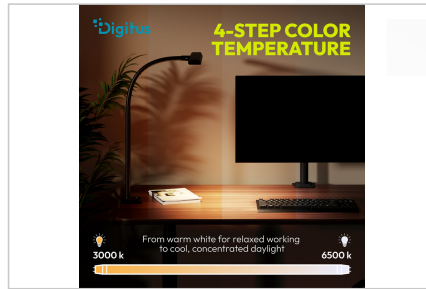

More images:

EU responsible person

EU based economic operator ensuring the product complies with the required regulations.

ASSMANN Electronic GmbH
Auf dem Schüffel 3
Lüdenscheid, Germany
<https://www.assmann.com>
info@assmann.com