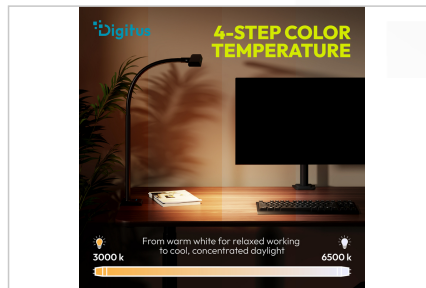

More images:

EU responsible person

EU based economic operator ensuring the product complies with the required regulations.

ASSMANN Electronic GmbH
Auf dem Schüffel 3
Lüdenscheid, Germany
<https://www.assmann.com>
info@assmann.com