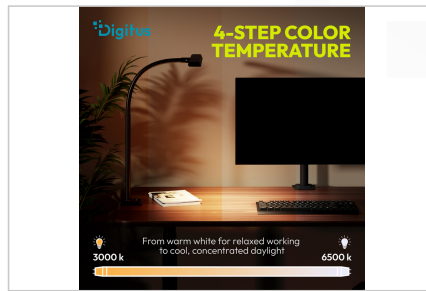

More images:

EU responsible person

EU based economic operator ensuring the product complies with the required regulations.

ASSMANN Electronic GmbH
Auf dem Schüffel 3
Lüdenscheid, Germany
<https://www.assmann.com>
info@assmann.com