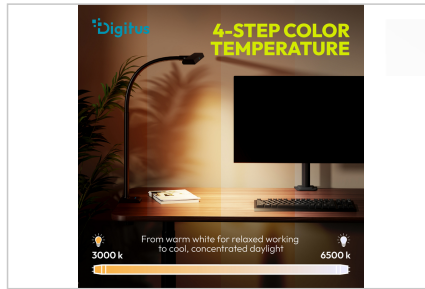

More images:

EU responsible person

EU based economic operator ensuring the product complies with the required regulations.

ASSMANN Electronic GmbH
Auf dem Schüffel 3
Lüdenscheid, Germany
<https://www.assmann.com>
info@assmann.com