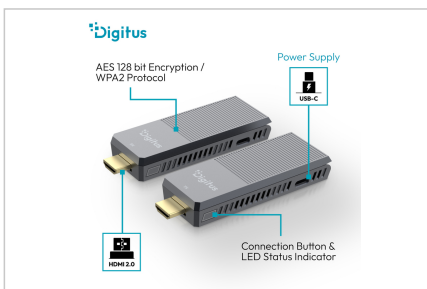

Logistics						
	Number (pcs)	Weight (kg)	Depth (cm)	Width (cm)	Height (cm)	cm³
Packaging Unit Carton	30	12.45	31.50	40.50	29.00	36,996.80
Packaging Unit Inside	1	0.42	0.00	0.00	0.00	0.00
Packaging Unit Single	1	0.42	5.70	12.70	12.70	919.35
Net single without Packaging	1	0.13	17.30	3.50	10.10	0.00

More images:

Safety notes

- Please read these instructions carefully before using the appliance and keep them for future reference.
- For indoor use only.