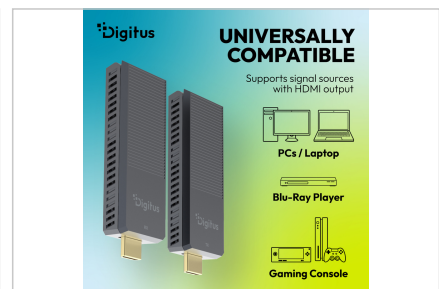

Logistics						
	Number (pcs)	Weight (kg)	Depth (cm)	Width (cm)	Height (cm)	cm³
Packaging Unit Carton	30	12.45	31.50	40.50	29.00	36,996.80
Packaging Unit Inside	1	0.42	0.00	0.00	0.00	0.00
Packaging Unit Single	1	0.42	5.70	12.70	12.70	919.35
Net single without Packaging	1	0.13	17.30	3.50	10.10	0.00

More images:

Safety notes

- Please read these instructions carefully before using the appliance and keep them for future reference.
- For indoor use only.