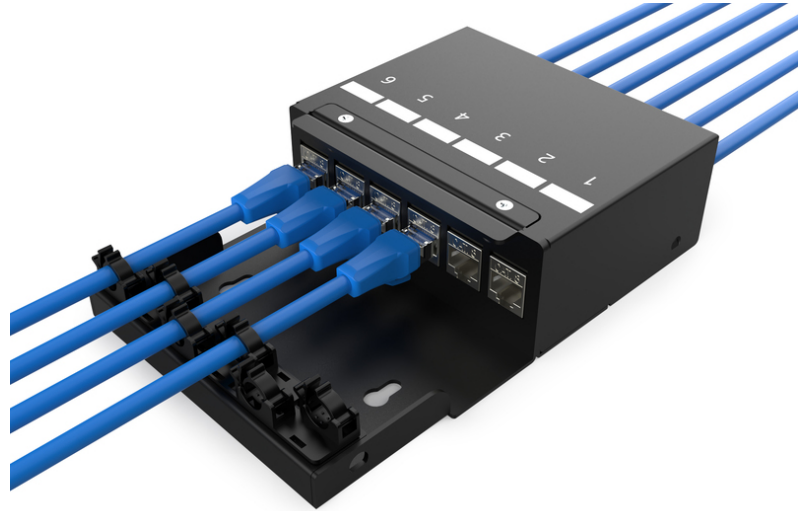

# DIGITUS® Consolidation point box, 6-port Keystone modules with intelligent cable manager

DN-93708-6

EAN 4016032497516

### Consolidation Point Box, 6 ports Keystone modules with smart cable manager

Consolidation points (CP) are collection points for structured building cabling, especially in the commercial or industrial sector. These core elements of cabling systems are used in buildings and open-plan offices as connection or distribution points for workstations. The DIGITUS® consolidation point box is designed to accommodate 6 Keystone modules. The box can be used for wall mounting, in ceilings, underfloor or as a desktop version. With optional accessories (AN-25188), it can also be mounted on a top-hat rail. A cost-effective and flexible solution for a wide range of areas and applications.

**Optimal solution to ensure flexible network cabling in the modern office environment (clean desk)**

- CP box for 6 modules
- Mounting holes for UTP/STP keystones
- Separate earthing bolt
- Hinged cover with quick-release fastener for CP cable connections
- Cable openings on the front and rear with dust protection
- Material made from robust sheet steel
- Color: black powder-coated (similar to RAL9005)
- Protection class IP20
- Delivery without modules
- Dimensions: 175 x 110 x 45 (WxDxH)