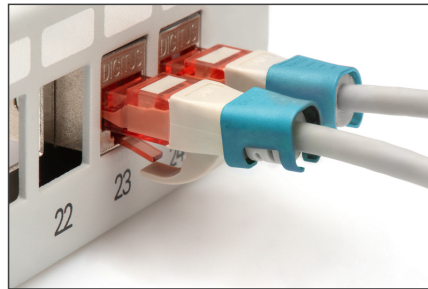

Safety notes

- Protect product from moisture
- Avoid antistatic charging when installing the product
- Observe the specifications of the raw cable manufacturer during installation

EU responsible person

EU based economic operator ensuring the product complies with the required regulations.

ASSMANN Electronic GmbH
Auf dem Schüffel 3
Lüdenscheid, Germany
<https://www.assmann.com>
info@assmann.com