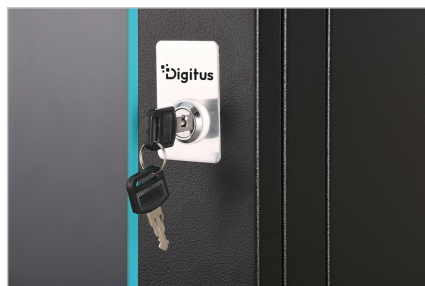

DIGITUS® Dynamic-N series wall-mounted enclosure - 600x450 mm (WxD), unassembled

DN-37105

EAN 4016032488583

9U wall mounting cabinet, Dynamic 600 x 450 mm, unmounted, black

Zidni komunikacijski ormari Dynamic Basic proizvedeni su od čvrste čelične konstrukcije. Vareni spojevi osiguravaju stabilnost. Bočni dijelovi mogu se skinuti, a ormar na zid možete jednostavno i brzo montirati. Zahvaljujući fleksibilnosti, ormari su idealni za sve trenutne IT i telekomunikacijske primjene.

Digitus EASY WALL MOUNTING

Mounted in only two steps

1. Screw the supplied mounting plate to the wall.
2. Connect the housing to the wall mounting plate.

Digitus

Includes 4 x 483 mm (19") profile rails for optimal cabinet expansion

Cable entry possible via the top, base and rear side

Digitus

Ventilation slots for passive ventilation, roof prepared for active fan unit

230° door opening angle

Lockable front door with certified safety glass

Digitus FAST AND INTUITIVE ASSEMBLY

Delivery in logistically optimized flat packaging

Digitus WALL MOUNTING CABINET DYNAMIC-N | 9U

Surge Protection

Passive Ventilation

IP20 Protection Class

Safety notes

- Ensure adequate ventilation to prevent the installed devices from overheating.
- Network cabinets should not be overfilled and the ventilation openings must not be blocked.
- Cables should be laid neatly and organized in cable ducts or trays.
- Use surge protection devices to protect sensitive devices from power surges or lightning strikes.
- Avoid moisture or wetness while observing the respective IP protection class.
- Ensure that the cabinet and the devices used are properly earthed.
- In regions with frequent thunderstorm activity, professional lightning protection should be integrated into the power supply.