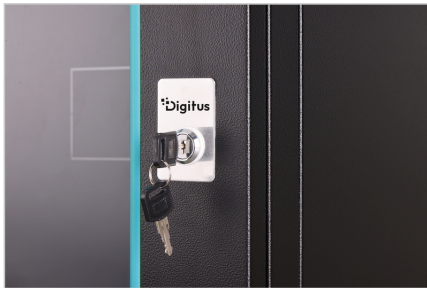

More images:

Digitus WALL MOUNTING CABINET DYNAMIC-N SERIES

HU	Height	Width	Depth
7	385 mm	600 mm	450 mm / 600 mm
9	474 mm		
12	607 mm		
16	785 mm		

Available in 2 colors: Grey (RAL 7035) and Black (RAL 9005)

Digitus EASY WALL MOUNTING

Mounted in only two steps

1. Screw the supplied mounting plate to the wall.
2. Connect the housing to the wall mounting plate.

Digitus

Includes 4 x 483 mm (19") profile rails for optimal cabinet expansion

Cable entry possible via the top, base and rear side

Digitus

Ventilation slots for passive ventilation, roof prepared for active fan unit

230°
230° door opening angle

Lockable front door with certified safety glass

Digitus FAST AND INTUITIVE ASSEMBLY

Delivery in logistically optimized flat packaging

Assembly of the base panel with front & rear structural frames

Assembly of the top cover (roof) with front & rear structural frames

Installation of 4 mounting profiles for I/O accessories

Installation of side panels, side panel hooks and front door hinges

Digitus WALL MOUNTING CABINET DYNAMIC-N | 7U

7U
Passive ventilation
IP20 Protection Class

Safety notes

- Se till att ventilationen är tillräcklig för att förhindra överhettning av de installerade enheterna.
- Nätverksskåpen får inte överfyllas och ventilationsöppningarna får inte blockeras.
- Kablar ska läggas snyggt och organiseras i kabelkanaler eller kabelrännor.
- Använd överspänningskydd för att skydda känslig utrustning från strömspikar eller blixtnedslag.
- Undvik fukt eller väta och iaktta respektive IP-skyddsklass.
- Se till att skåpet och de apparater som används är ordentligt jordade.
- I regioner med frekvent åskväder bör ett professionellt åskskydd integreras i strömförsörjningen.