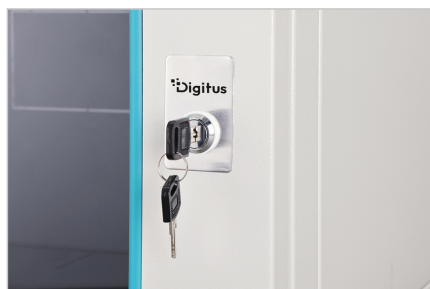

More images:

Digitus WALL MOUNTING CABINET DYNAMIC-N SERIES

HU	Height	Width	Depth
7	385 mm	600 mm	450 mm / 600 mm
9	474 mm		
12	607 mm		
16	785 mm		

Available in 2 colors: Grey (RAL 7035) and Black (RAL 9005)

Digitus EASY WALL MOUNTING
Mounted in only two steps

1. Screw the supplied mounting plate to the wall.
2. Connect the housing to the wall mounting plate.

Digitus

Includes 4 x 483 mm (19") profile rails for optimal cabinet expansion

Cable entry possible via the top, base and rear side

Digitus

Ventilation slots for passive ventilation, roof prepared for active fan unit

230° door opening angle

Lockable front door with certified safety glass

Digitus FAST AND INTUITIVE ASSEMBLY
Delivery in logistically optimized flat packaging

1. Assembly of the base panel with front & rear structural frames
2. Assembly of the top cover (roof) with front & rear structural frames
3. Installation of 4 mounting profiles for 19" accessories
4. Installation of side panels, side panel hooks and front door hinges

Digitus WALL MOUNTING CABINET DYNAMIC-N | 7U

IP20 Protection Class

Safety notes

- Se till att ventilationen är tillräcklig för att förhindra överhettning av de installerade enheterna.
- Nätverksskåpen får inte överfyllas och ventilationsöppningarna får inte blockeras.
- Kablar ska läggas snyggt och organiseras i kabelkanaler eller kabelrännor.
- Använd överspänningskydd för att skydda känslig utrustning från strömspikar eller blixtnedslag.
- Undvik fukt eller väta och iaktta respektive IP-skyddsklass.
- Se till att skåpet och de apparater som används är ordentligt jordade.
- I regioner med frekvent åskväder bör ett professionellt åskskydd integreras i strömförsörjningen.