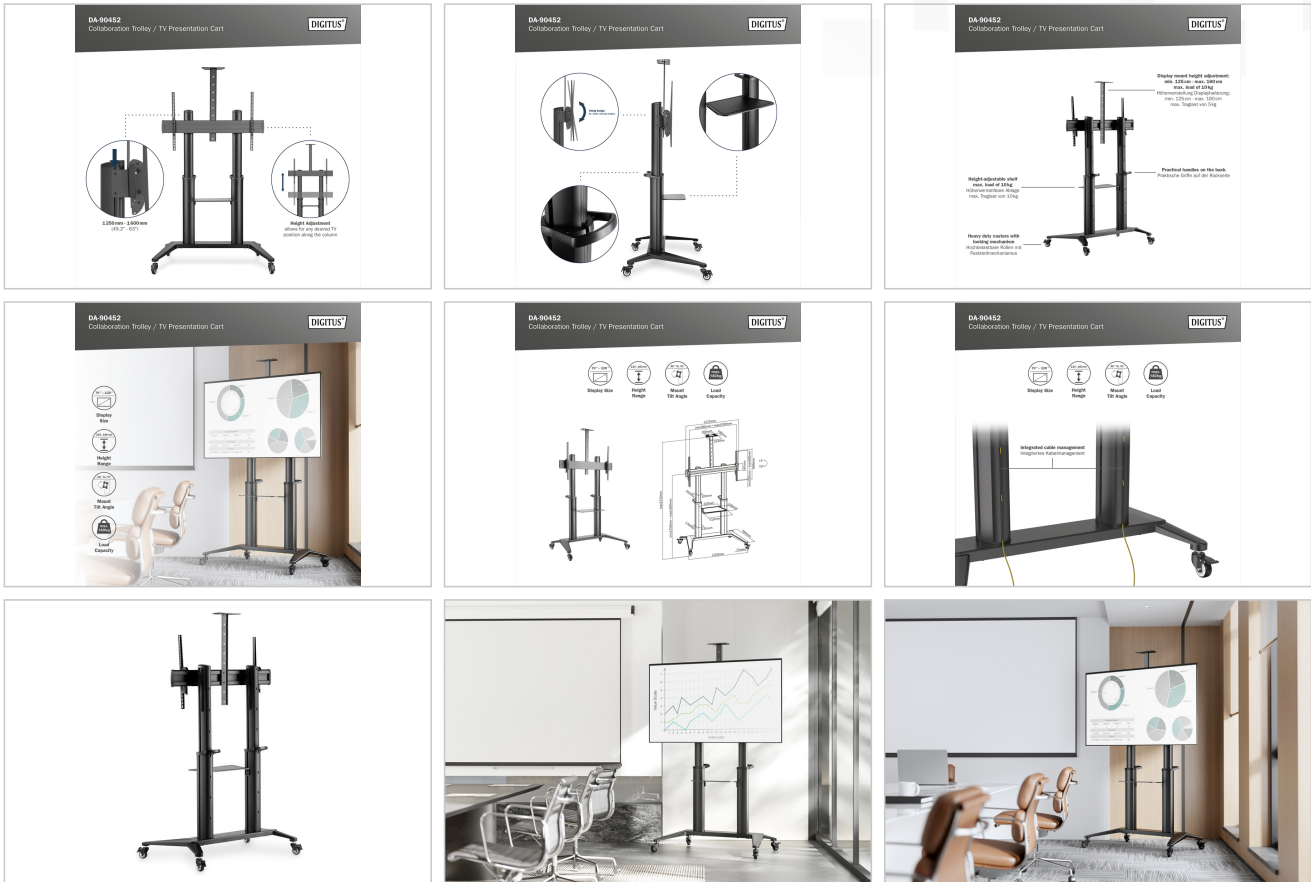

More images:

Safety notes

- Observe all warnings and instructions for the appliance.
- Do not expose the device to rain, moisture, vapors or liquids.
- Do not insert any objects into the device.
- Do not attempt to repair the unit or open the housing without authorization. You risk an electric shock!
- Ensure adequate ventilation to prevent damage due to overheating.
- Before commissioning, make sure that the device is switched off and is in a safe environment.
- During thunderstorms, damage can occur to connected electrical devices due to overvoltage caused by lightning.
- Do not operate the appliance during thunderstorms.
- Disconnect the appliance from connected electrical devices during thunderstorms.
- Only use the device indoors.
- Return the device to your dealer for repair.
- Dust, moisture, vapors and strong cleaning agents or solvents can cause damage to the device.
- Disconnect the appliance from the power supply and the connected devices before cleaning.
- Clean the device with a dust-free cloth.
- To completely disconnect the system from the power supply, you must unplug the power supply unit from the socket. You can disconnect the device from the power supply via the power supply unit.

EU responsible person

EU based economic operator ensuring the product complies with the required regulations.

ASSMANN Electronic GmbH
Auf dem Schüffel 3
Lüdenscheid, Germany
<https://www.assmann.com>
info@assmann.com