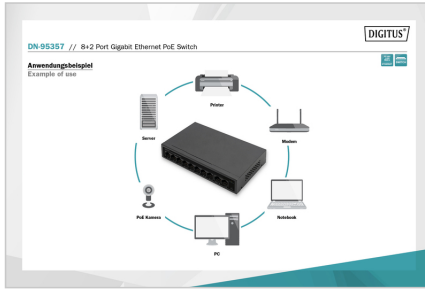

More images:

Safety notes

- This product is intended for indoor use only.
- Read all instructions and follow all warnings and instructions on the device.
- Do not place this appliance on an unstable surface (such as a trolley, stand, table, etc.).
- Do not use this appliance near water.
- Do not place this appliance near or above a radiator.
- The housing is equipped with openings for heat dissipation and ventilation. To prevent overheating during operation, the ventilation openings must not be blocked or covered.
- Do not place the appliance on a soft surface (e.g. bed, sofa, blanket, etc.). This will block the ventilation.
- The appliance must not be installed in a closed environment if adequate ventilation is not guaranteed.
- Do not spray any liquids onto the appliance.
- Disconnect the mains plug before cleaning. Do not use any liquid or foam cleaners.
- Clean the appliance with a damp cloth.
- Connect the device according to the power supply on the rating plate.
- To prevent damage to the appliance, it is important that all appliances are properly earthed.
- Do not place any objects on the power cable and lay it in such a way as to avoid tripping hazards.
- Use a surge protector, a regulator or an uninterruptible power supply (UPS) to protect your system from sudden, temporary and reduced power.
- Secure the system cable and mains cable properly and ensure that no objects are pressing on the cable.
- Do not insert any objects into the appliance through the openings in the housing. There is a risk of a short circuit, which can lead to fire or electric shock.
- Do not attempt to repair the appliance yourself. Always contact an authorized customer service centre.
- If any of the following conditions occur, unplug the appliance and send it to an authorized service centre for repair
- The mains cable, power supply unit or plug for the power supply is damaged or worn;
- Liquid has penetrated the appliance;
- The device has been exposed to rain or water;
- The device has been dropped or the housing has been damaged;
- The function of the device has obviously changed;
- The appliance cannot be operated as described in the operating instructions.