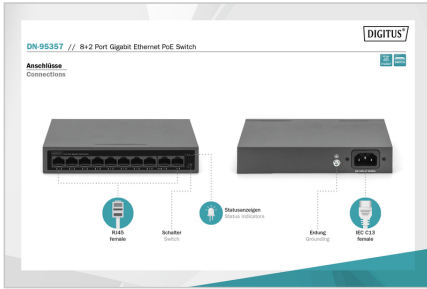

More images:

Safety notes

- This product is intended for indoor use only.
- Read all instructions and follow all warnings and instructions on the device.
- Do not place this appliance on an unstable surface (such as a trolley, stand, table, etc.).
- Do not use this appliance near water.
- Do not place this appliance near or above a radiator.
- The housing is equipped with openings for heat dissipation and ventilation. To prevent overheating during operation, the ventilation openings must not be blocked or covered.
- Do not place the appliance on a soft surface (e.g. bed, sofa, blanket, etc.). This will block the ventilation.
- The appliance must not be installed in a closed environment if adequate ventilation is not guaranteed.
- Do not spray any liquids onto the appliance.
- Disconnect the mains plug before cleaning. Do not use any liquid or foam cleaners.
- Clean the appliance with a damp cloth.
- Connect the device according to the power supply on the rating plate.
- To prevent damage to the appliance, it is important that all appliances are properly earthed.
- Do not place any objects on the power cable and lay it in such a way as to avoid tripping hazards.
- Use a surge protector, a regulator or an uninterruptible power supply (UPS) to protect your system from sudden, temporary and reduced power.
- Secure the system cable and mains cable properly and ensure that no objects are pressing on the cable.
- Do not insert any objects into the appliance through the openings in the housing. There is a risk of a short circuit, which can lead to fire or electric shock.
- Do not attempt to repair the appliance yourself. Always contact an authorized customer service centre.
- If any of the following conditions occur, unplug the appliance and send it to an authorized service centre for repair
- The mains cable, power supply unit or plug for the power supply is damaged or worn;
- Liquid has penetrated the appliance;
- The device has been exposed to rain or water;
- The device has been dropped or the housing has been damaged;
- The function of the device has obviously changed;
- The appliance cannot be operated as described in the operating instructions.