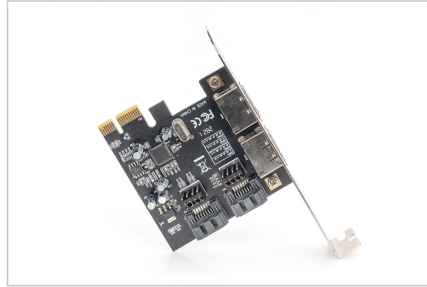

More images:

EU responsible person

EU based economic operator ensuring the product complies with the required regulations.

ASSMANN Electronic GmbH
Auf dem Schüffel 3
Lüdenscheid, Germany
<https://www.assmann.com>
info@assmann.com