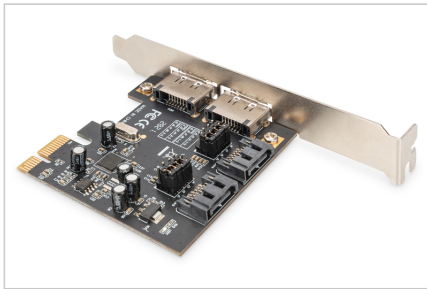

More images:

EU responsible person

EU based economic operator ensuring the product complies with the required regulations.

ASSMANN Electronic GmbH
Auf dem Schüffel 3
Lüdenscheid, Germany
<https://www.assmann.com>
info@assmann.com