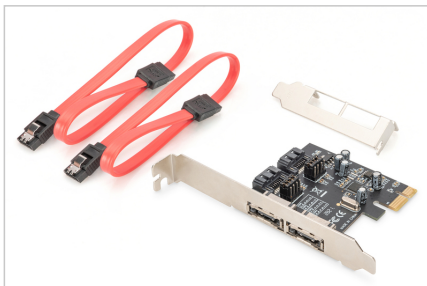

More images:

EU responsible person

EU based economic operator ensuring the product complies with the required regulations.

ASSMANN Electronic GmbH
Auf dem Schüffel 3
Lüdenscheid, Germany
<https://www.assmann.com>
info@assmann.com