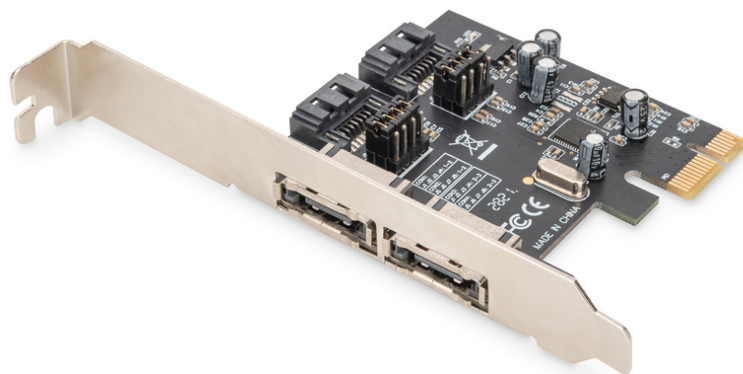

# DIGITUS® SATA III PCI Express Card, 2-port

DS-30105

EAN 4016032484967

**SATAIII PCIexpress Add-On card int:4xSATA/ex:2xeSATA,wählbar, ASM1061**

The Digitus PCI Express SATA Card expands the PC with 2 internal or 2 external SATA ports. Various devices can be connected to this card, such as SSDs, hard disks, DVD drives and more. This card enables the use of the latest and fastest hard disks with 6 GB/s and also offers backwards compatibility with older SATA drives with 1.5 GB/s or 3 GB/s. In addition, PCI Express 2.0 doubles the range of the existing PCI express bus for a faster data transmission rate. Each PCI Express 2.0 lane offers a capacity of up to 500 MB/s.

**The quick and easy way to equip your PC for serial ATA speeds.**

- 2-Port SATA 6.0 GB/s

- 2-Port SATA 6.0 GB/s
- 1 x PCI Express Rev. 2.0
- Four independent serial ATA channels for simultaneous connection of one serial ATA device on each channel
- Supports Native Command Queuing (NCQ)
- Supports ECRC and Advanced Error Reporting
- Supports: Windows XP /Vista /Server 2003 /Server 2008, Windows 7, Windows 8, Windows 8.1, Windows 10 (32 / 64bit), Linux