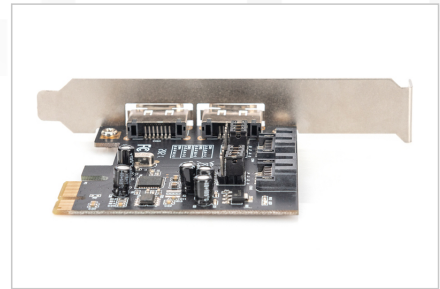

More images:

EU responsible person

EU based economic operator ensuring the product complies with the required regulations.

ASSMANN Electronic GmbH
Auf dem Schüffel 3
Lüdenscheid, Germany
<https://www.assmann.com>
info@assmann.com