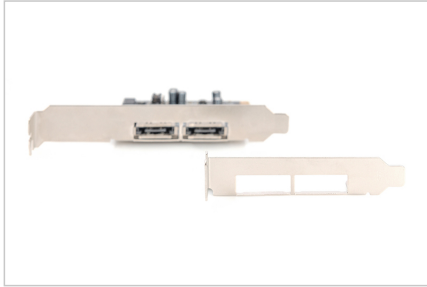

More images:

EU responsible person

EU based economic operator ensuring the product complies with the required regulations.

ASSMANN Electronic GmbH
Auf dem Schüffel 3
Lüdenscheid, Germany
<https://www.assmann.com>
info@assmann.com