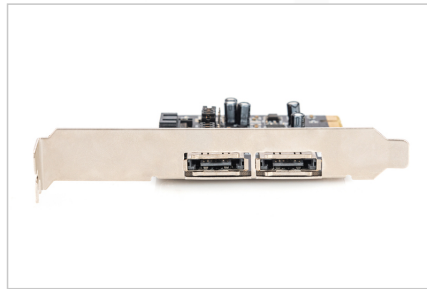

More images:

EU responsible person

EU based economic operator ensuring the product complies with the required regulations.

ASSMANN Electronic GmbH
Auf dem Schüffel 3
Lüdenscheid, Germany
<https://www.assmann.com>
info@assmann.com