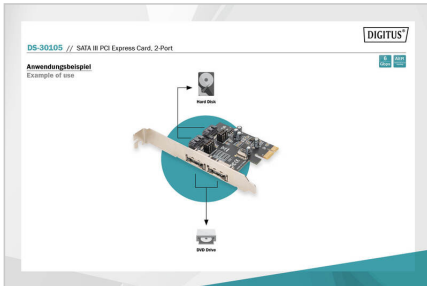

More images:

EU responsible person

EU based economic operator ensuring the product complies with the required regulations.

ASSMANN Electronic GmbH
Auf dem Schüffel 3
Lüdenscheid, Germany
<https://www.assmann.com>
info@assmann.com