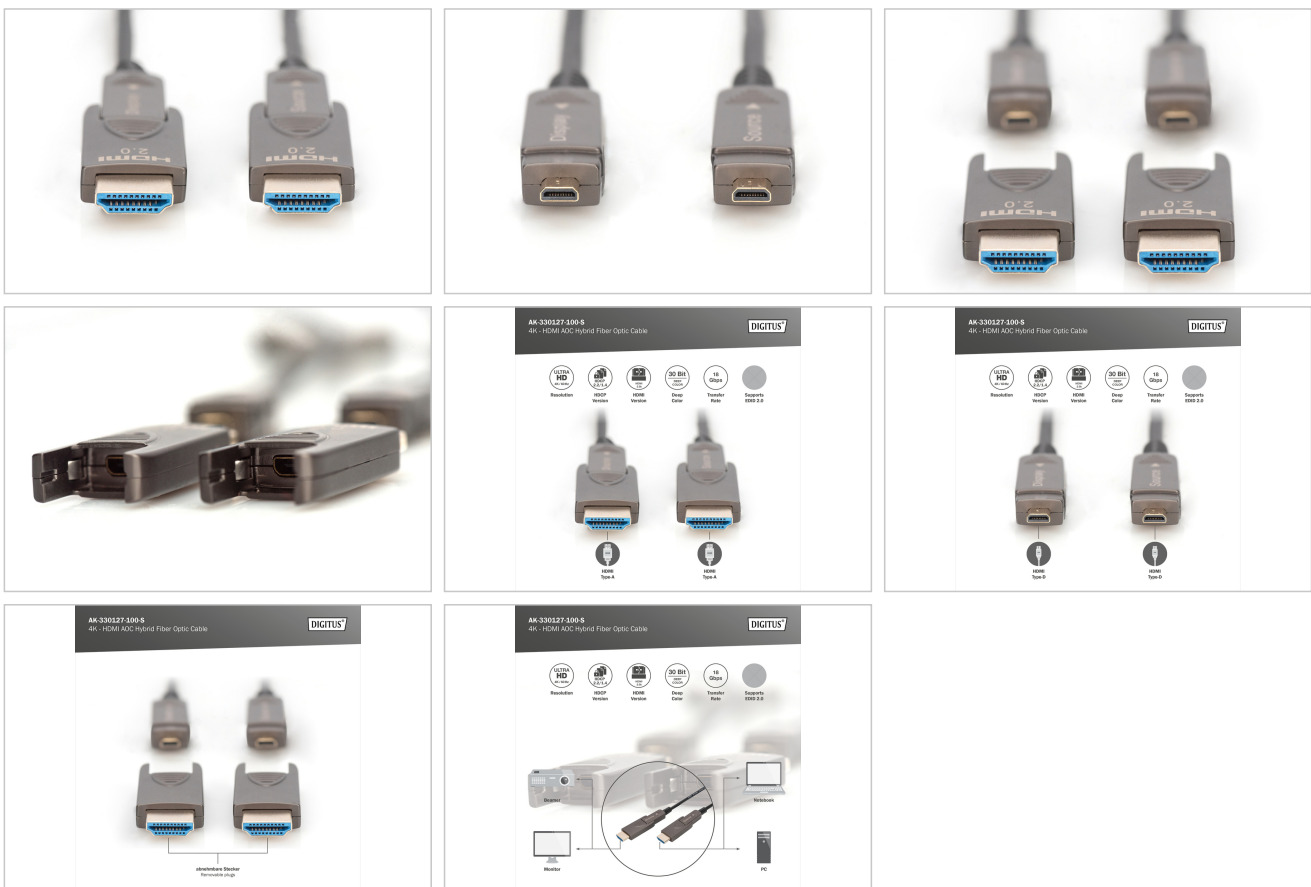

Logistics						
	Number (pcs)	Weight (kg)	Depth (cm)	Width (cm)	Height (cm)	cm³
Packaging Unit Carton	20	7.80	44.00	45.00	36.00	71,280.00
Packaging Unit Inside	1	0.39	0.00	0.00	0.00	0.00
Packaging Unit Single	1	0.39	20.50	21.70	6.80	3,024.98
Net single without Packaging	1	0.00	13.00	14.00	4.00	0.00

More images:

Safety notes

- When plugging and unplugging the cable, only grasp the plug and do not pull directly on the cable.
- Cables must not be kinked sharply or bent at tight angles, as this can damage the inner wires and lead to failures.
- Make sure that the cables are not under tensile load, as this can damage the insulation and the wires inside the cable.
- Ensure that cables are not laid in areas where they can be easily damaged mechanically.
- Cables should not be used in environments with extremely high or very low temperatures. Observe the product information on the maximum operating temperature of the cable
- Check cables regularly for visible damage such as cracks, kinks or signs of wear. Defective cables should be replaced immediately to avoid failures, short circuits or even electric shocks.