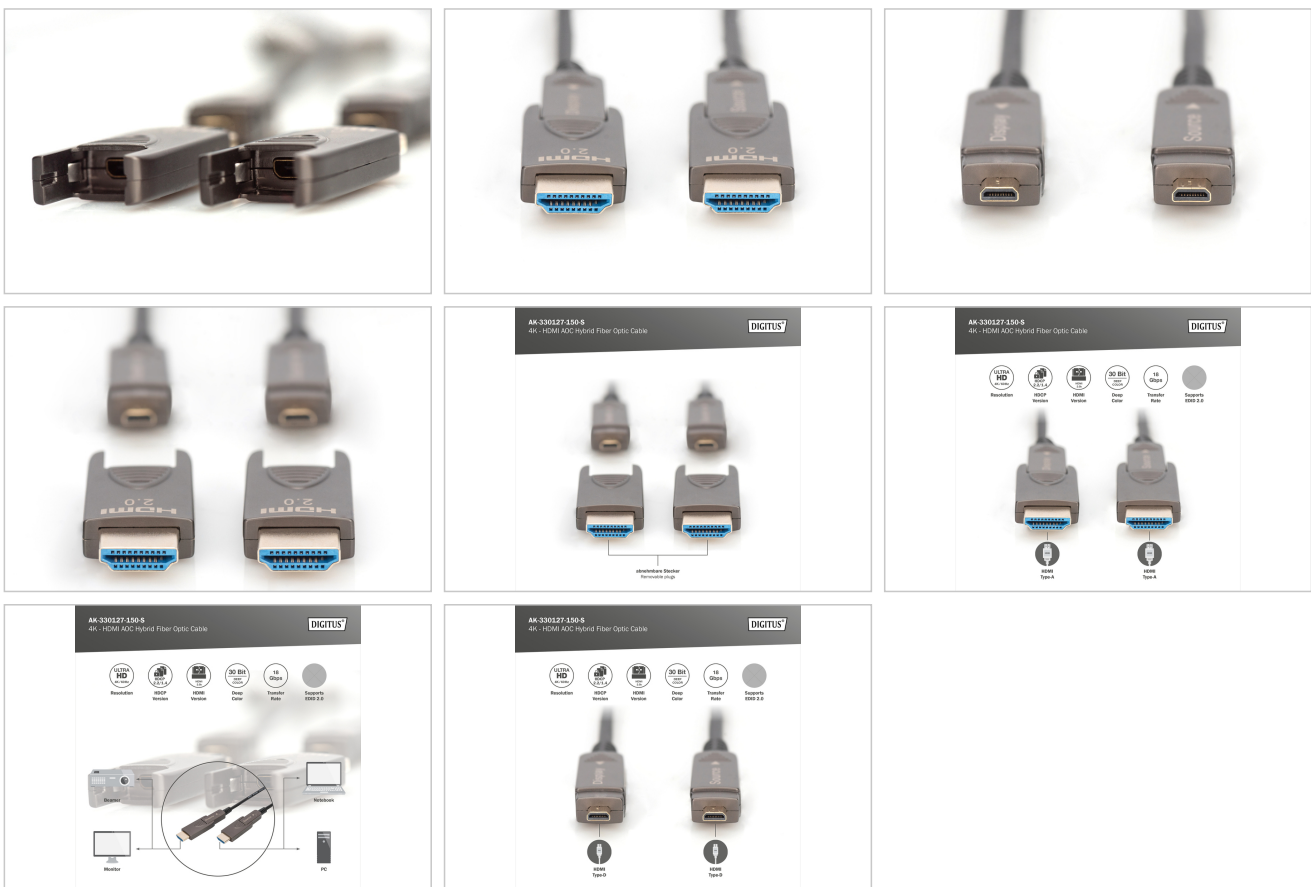

Logistics						
	Number (pcs)	Weight (kg)	Depth (cm)	Width (cm)	Height (cm)	cm³
Packaging Unit Carton	20	10.00	44.00	45.00	36.00	71,280.00
Packaging Unit Inside	1	0.50	0.00	0.00	0.00	0.00
Packaging Unit Single	1	0.50	20.50	21.70	6.80	3,024.98
Net single without Packaging	1	0.00	13.00	14.00	4.00	0.00

More images:

Safety notes

- When plugging and unplugging the cable, only grasp the plug and do not pull directly on the cable.
- Cables must not be kinked sharply or bent at tight angles, as this can damage the inner wires and lead to failures.
- Make sure that the cables are not under tensile load, as this can damage the insulation and the wires inside the cable.
- Ensure that cables are not laid in areas where they can be easily damaged mechanically.
- Cables should not be used in environments with extremely high or very low temperatures. Observe the product information on the maximum operating temperature of the cable
- Check cables regularly for visible damage such as cracks, kinks or signs of wear. Defective cables should be replaced immediately to avoid failures, short circuits or even electric shocks.