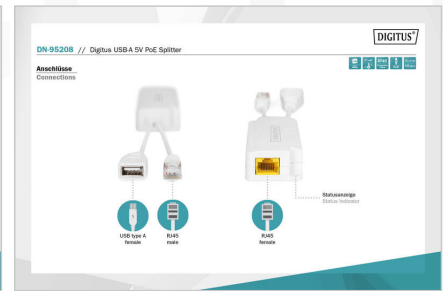

More images:

Safety notes

- This product is intended for indoor use only.
- Read all instructions and follow all warnings and instructions on the device.
- Do not place this appliance on an unstable surface (such as a trolley, stand, table, etc.).
- Do not use this appliance near water.
- Do not place this appliance near or above a radiator.
- The housing is equipped with openings for heat dissipation and ventilation. To prevent overheating during operation, the ventilation openings must not be blocked or covered.
- Do not place the appliance on a soft surface (e.g. bed, sofa, blanket, etc.). This will block the ventilation.
- The appliance must not be installed in a closed environment if adequate ventilation is not guaranteed.
- Do not spray any liquids onto the appliance.
- Disconnect the mains plug before cleaning. Do not use any liquid or foam cleaners.
- Clean the appliance with a damp cloth.
- Connect the device according to the power supply on the rating plate.
- To prevent damage to the appliance, it is important that all appliances are properly earthed.
- Do not place any objects on the power cable and lay it in such a way as to avoid tripping hazards.
- Use a surge protector, a regulator or an uninterruptible power supply (UPS) to protect your system from sudden, temporary and reduced power.
- Secure the system cable and mains cable properly and ensure that no objects are pressing on the cable.
- Do not insert any objects into the appliance through the openings in the housing. There is a risk of a short circuit, which can lead to fire or electric shock.
- Do not attempt to repair the appliance yourself. Always contact an authorized customer service centre.
- If any of the following conditions occur, unplug the appliance and send it to an authorized service centre for repair
  - The mains cable, power supply unit or plug for the power supply is damaged or worn;
  - Liquid has penetrated the appliance;
  - The device has been exposed to rain or water;
  - The device has been dropped or the housing has been damaged;
  - The function of the device has obviously changed;
- The appliance cannot be operated as described in the operating instructions.

EU responsible person

EU based economic operator ensuring the product complies with the required regulations.

ASSMANN Electronic GmbH
Auf dem Schüffel 3
Lüdenscheid, Germany
<https://www.assmann.com>
info@assmann.com