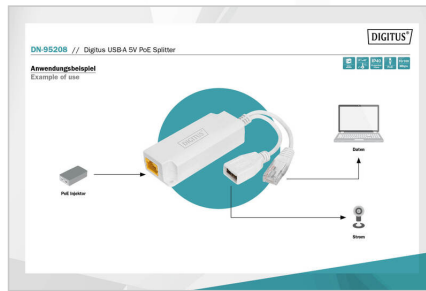

More images:

Safety notes

- This product is intended for indoor use only.
- Read all instructions and follow all warnings and instructions on the device.
- Do not place this appliance on an unstable surface (such as a trolley, stand, table, etc.).
- Do not use this appliance near water.
- Do not place this appliance near or above a radiator.
- The housing is equipped with openings for heat dissipation and ventilation. To prevent overheating during operation, the ventilation openings must not be blocked or covered.
- Do not place the appliance on a soft surface (e.g. bed, sofa, blanket, etc.). This will block the ventilation.
- The appliance must not be installed in a closed environment if adequate ventilation is not guaranteed.
- Do not spray any liquids onto the appliance.
- Disconnect the mains plug before cleaning. Do not use any liquid or foam cleaners.
- Clean the appliance with a damp cloth.
- Connect the device according to the power supply on the rating plate.
- To prevent damage to the appliance, it is important that all appliances are properly earthed.
- Do not place any objects on the power cable and lay it in such a way as to avoid tripping hazards.
- Use a surge protector, a regulator or an uninterruptible power supply (UPS) to protect your system from sudden, temporary and reduced power.
- Secure the system cable and mains cable properly and ensure that no objects are pressing on the cable.
- Do not insert any objects into the appliance through the openings in the housing. There is a risk of a short circuit, which can lead to fire or electric shock.
- Do not attempt to repair the appliance yourself. Always contact an authorized customer service centre.
- If any of the following conditions occur, unplug the appliance and send it to an authorized service centre for repair
  - The mains cable, power supply unit or plug for the power supply is damaged or worn;
  - Liquid has penetrated the appliance;
  - The device has been exposed to rain or water;
  - The device has been dropped or the housing has been damaged;
  - The function of the device has obviously changed;
- The appliance cannot be operated as described in the operating instructions.

EU responsible person

EU based economic operator ensuring the product complies with the required regulations.

ASSMANN Electronic GmbH
Auf dem Schüffel 3
Lüdenscheid, Germany
<https://www.assmann.com>
info@assmann.com