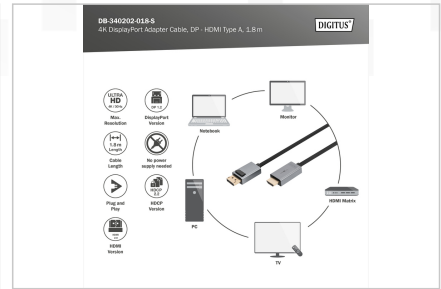

More images:

Safety notes

- When plugging and unplugging the cable, only grasp the plug and do not pull directly on the cable.
- Cables must not be kinked sharply or bent at tight angles, as this can damage the inner wires and lead to failures.
- Make sure that the cables are not under tensile load, as this can damage the insulation and the wires inside the cable.
- Ensure that cables are not laid in areas where they can be easily damaged mechanically.
- Cables should not be used in environments with extremely high or very low temperatures. Observe the product information on the maximum operating temperature of the cable
- Check cables regularly for visible damage such as cracks, kinks or signs of wear. Defective cables should be replaced immediately to avoid failures, short circuits or even electric shocks.

EU responsible person

EU based economic operator ensuring the product complies with the required regulations.

ASSMANN Electronic GmbH
Auf dem Schüffel 3
Lüdenscheid, Germany
<https://www.assmann.com>
info@assmann.com