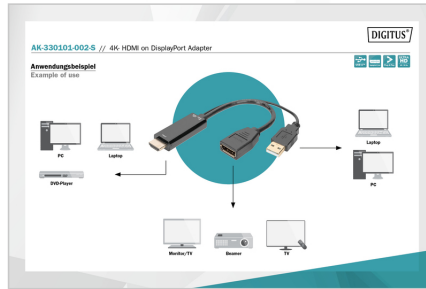

More images:

Safety notes

- When plugging and unplugging the cable, only grasp the plug and do not pull directly on the cable.
- Cables must not be kinked sharply or bent at tight angles, as this can damage the inner wires and lead to failures.
- Make sure that the cables are not under tensile load, as this can damage the insulation and the wires inside the cable.
- Ensure that cables are not laid in areas where they can be easily damaged mechanically.
- Cables should not be used in environments with extremely high or very low temperatures. Observe the product information on the maximum operating temperature of the cable
- Check cables regularly for visible damage such as cracks, kinks or signs of wear. Defective cables should be replaced immediately to avoid failures, short circuits or even electric shocks.

EU responsible person

EU based economic operator ensuring the product complies with the required regulations.

ASSMANN Electronic GmbH
Auf dem Schüffel 3
Lüdenscheid, Germany
<https://www.assmann.com>
info@assmann.com