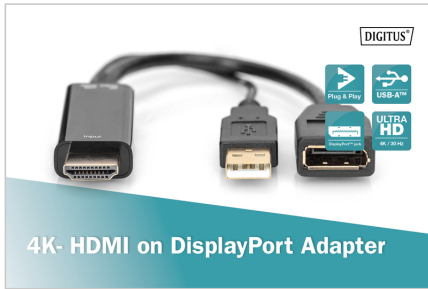

More images:

Safety notes

- When plugging and unplugging the cable, only grasp the plug and do not pull directly on the cable.
- Cables must not be kinked sharply or bent at tight angles, as this can damage the inner wires and lead to failures.
- Make sure that the cables are not under tensile load, as this can damage the insulation and the wires inside the cable.
- Ensure that cables are not laid in areas where they can be easily damaged mechanically.
- Cables should not be used in environments with extremely high or very low temperatures. Observe the product information on the maximum operating temperature of the cable
- Check cables regularly for visible damage such as cracks, kinks or signs of wear. Defective cables should be replaced immediately to avoid failures, short circuits or even electric shocks.

EU responsible person

EU based economic operator ensuring the product complies with the required regulations.

ASSMANN Electronic GmbH
Auf dem Schüffel 3
Lüdenscheid, Germany
<https://www.assmann.com>
info@assmann.com