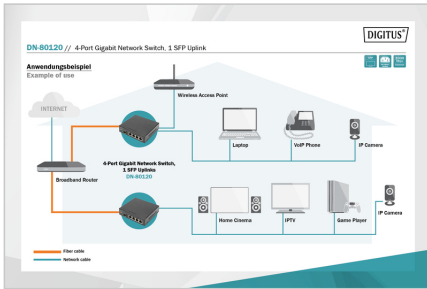

More images:

EU responsible person

EU based economic operator ensuring the product complies with the required regulations.

ASSMANN Electronic GmbH
Auf dem Schüffel 3
Lüdenscheid, Germany
<https://www.assmann.com>
info@assmann.com