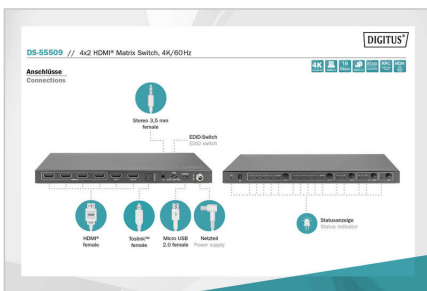

Logistics						
	Number (pcs)	Weight (kg)	Depth (cm)	Width (cm)	Height (cm)	cm³
Packaging Unit Carton	10	10.93	32.40	39.60	35.00	44,906.40
Packaging Unit Inside	1	1.09	0.00	0.00	0.00	0.00
Packaging Unit Single	1	1.09	16.40	30.90	7.40	3,750.02
Net single without Packaging	1	0.57	10.50	25.10	2.00	0.00

More images:

Safety notes

- If the device is powered by a plug-in power supply, ensure that the power adapter is connected correctly and meets the specified requirements (e.g. voltage and current).
- Only use certified CAT5e or CAT6 cables to ensure stable signal transmission.
- For particularly long cable runs or in environments prone to interference, it is recommended to use shielded network cables.
- Make sure that all connections are tight and secure to avoid loose contacts that could affect the signal quality. Make sure that the HDMI and Ethernet connections are properly connected.
- Make sure that the CAT cable is not laid close to high-voltage lines or other strong sources of electromagnetic interference in order to avoid signal interference.
- Only operate the device within the specified temperature range.
- Do not use the device outdoors or in damp or wet environments
- Check all connections and cables regularly for wear or damage. Cables and connections can wear out, especially with frequent use or long installations, which can lead to poor signal quality or system failure.