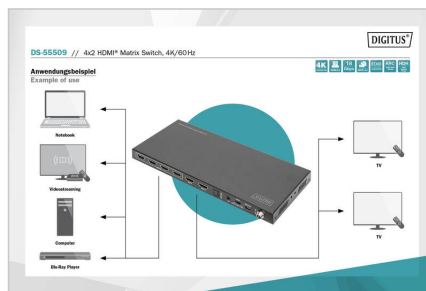

Logistics						
	Number (pcs)	Weight (kg)	Depth (cm)	Width (cm)	Height (cm)	cm³
Packaging Unit Carton	10	10.93	32.40	39.60	35.00	44,906.40
Packaging Unit Inside	1	1.09	0.00	0.00	0.00	0.00
Packaging Unit Single	1	1.09	16.40	30.90	7.40	3,750.02
Net single without Packaging	1	0.57	10.50	25.10	2.00	0.00

More images:

Safety notes

- If the device is powered by a plug-in power supply, ensure that the power adapter is connected correctly and meets the specified requirements (e.g. voltage and current).
- Only use certified CAT5e or CAT6 cables to ensure stable signal transmission.
- For particularly long cable runs or in environments prone to interference, it is recommended to use shielded network cables.
- Make sure that all connections are tight and secure to avoid loose contacts that could affect the signal quality. Make sure that the HDMI and Ethernet connections are properly connected.
- Make sure that the CAT cable is not laid close to high-voltage lines or other strong sources of electromagnetic interference in order to avoid signal interference.
- Only operate the device within the specified temperature range.
- Do not use the device outdoors or in damp or wet environments
- Check all connections and cables regularly for wear or damage. Cables and connections can wear out, especially with frequent use or long installations, which can lead to poor signal quality or system failure.