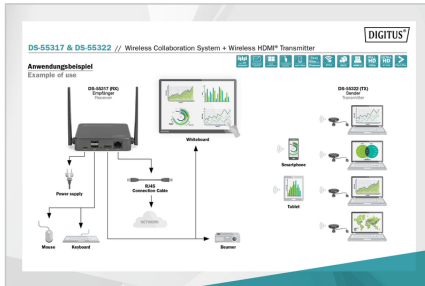

More images:

Safety notes

- Lees deze instructies zorgvuldig door voordat u het apparaat gebruikt en bewaar ze voor toekomstig gebruik.
- Alleen voor gebruik binnenshuis.
- Gebruik het apparaat niet in een vochtige omgeving of in de buurt van water.
- Stel het product niet bloot aan extreem hoge of lage temperaturen, sterke lichtbronnen of direct zonlicht.
- Dit product is geen speelgoed. Houd het buiten het bereik van kinderen.
- Sluit de adapter pas aan op het lichtnet nadat u gecontroleerd hebt of de netspanning overeenkomt met de waarde die op het typeplaatje vermeld staat.
- Sluit de voeding nooit aan als deze beschadigd is. Neem in dergelijke gevallen contact op met uw leverancier.
- Haal de AC/DC netadapter uit het stopcontact als het apparaat langere tijd niet gebruikt wordt.
- Open het product nooit: Het apparaat kan onderdelen bevatten met een dodelijke spanning. Reparaties of onderhoud mogen alleen worden uitgevoerd door gekwalificeerd personeel.
- Ondeskundig gebruik, wijzigingen of reparaties door de gebruiker maken alle garanties ongeldig.
- - We aanvaarden geen productverantwoordelijkheid voor onjuist of onbedoeld gebruik van het product.

EU responsible person

EU based economic operator ensuring the product complies with the required regulations.

ASSMANN Electronic GmbH
Auf dem Schüffel 3
Lüdenscheid, Germany