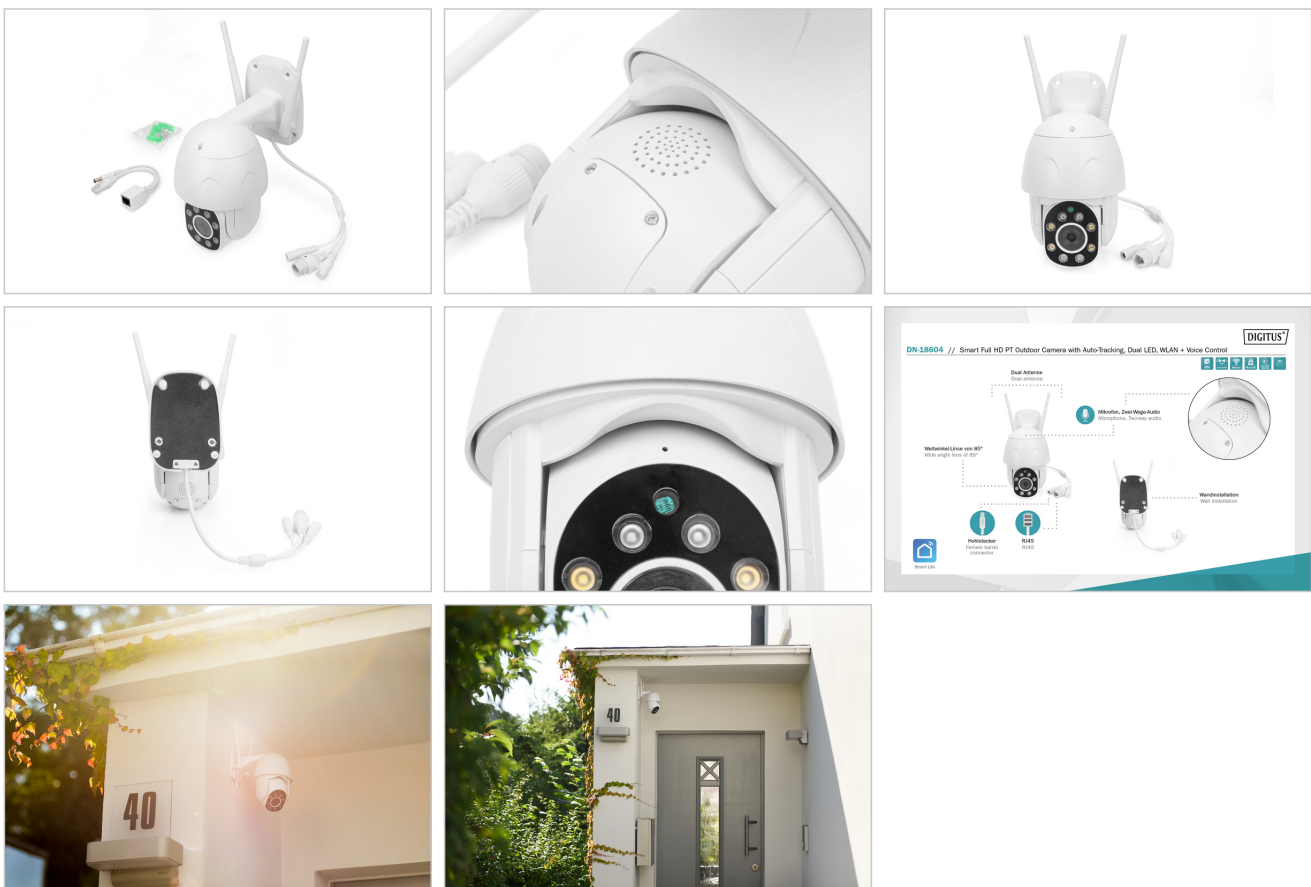

Logistics						
	Number (pcs)	Weight (kg)	Depth (cm)	Width (cm)	Height (cm)	cm³
Packaging Unit Carton	20	16.00	38.50	64.00	42.50	104,720.00
Packaging Unit Inside	1	0.80	0.00	0.00	0.00	0.00
Packaging Unit Single	1	0.80	18.50	20.50	12.50	4,740.62
Net single without Packaging	1	0.49	17.00	11.00	20.00	0.00

More images:

EU responsible person

EU based economic operator ensuring the product complies with the required regulations.

ASSMANN Electronic GmbH
Auf dem Schüffel 3
Lüdenscheid, Germany
<https://www.assmann.com>
info@assmann.com