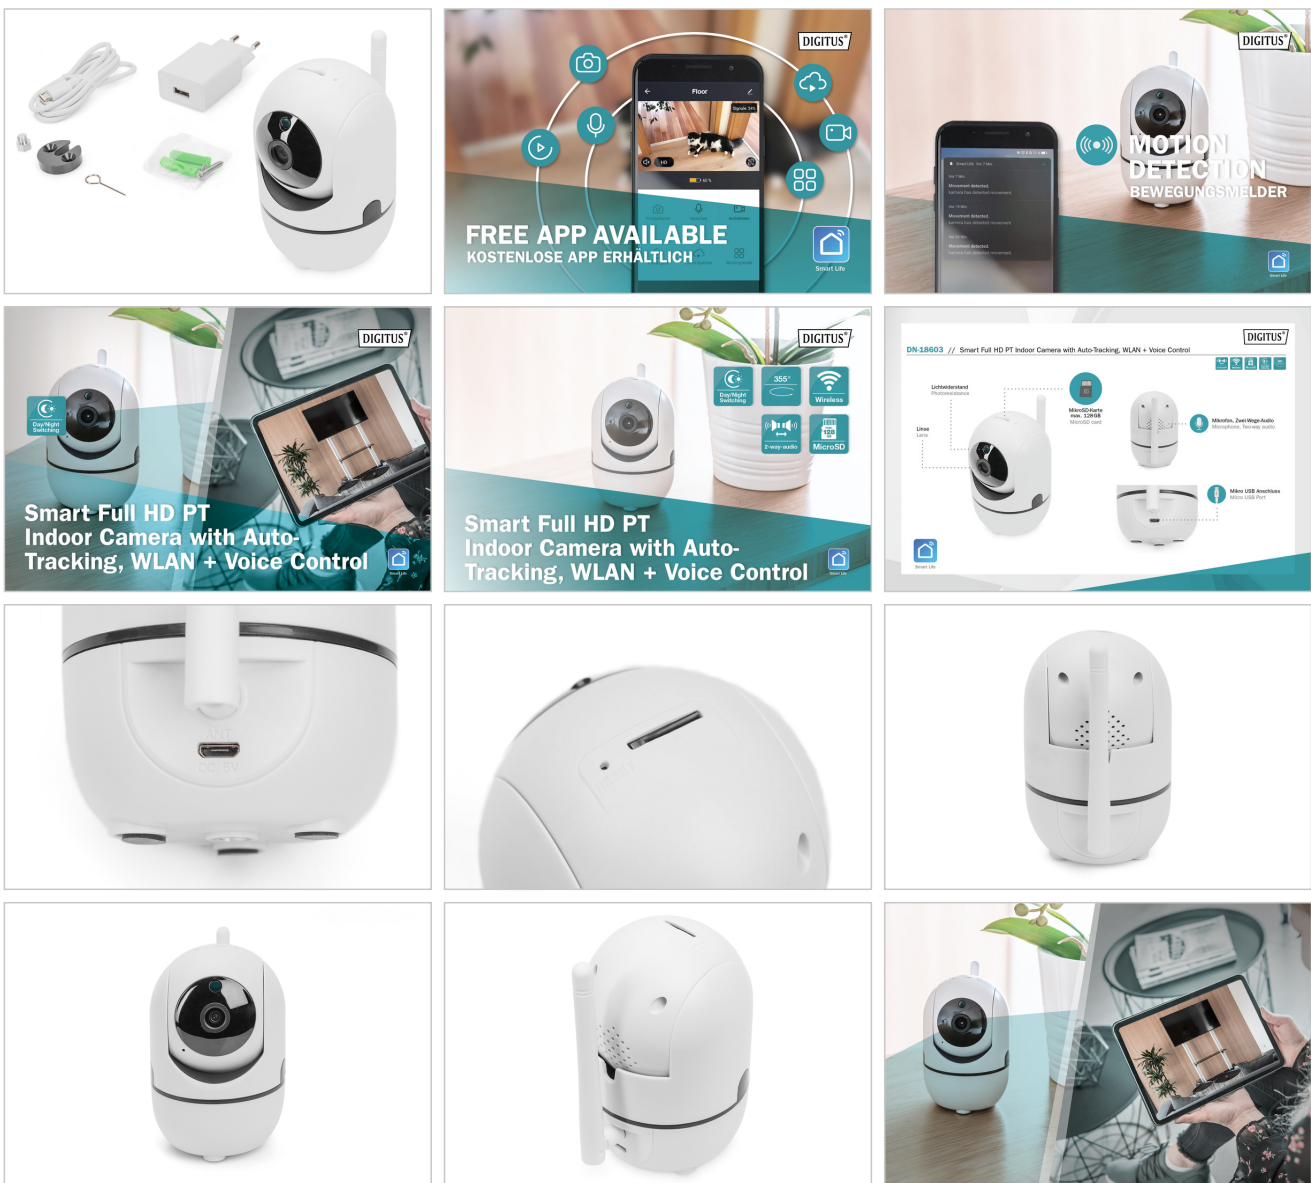

Logistics						
	Number (pcs)	Weight (kg)	Depth (cm)	Width (cm)	Height (cm)	cm³
Packaging Unit Carton	50	17.00	29.50	63.00	47.00	87,349.50
Packaging Unit Inside	1	0.34	0.00	0.00	0.00	0.00
Packaging Unit Single	1	0.34	11.80	13.80	8.80	1,432.99
Net single without Packaging	1	0.28	8.50	6.70	10.50	0.00

More images: