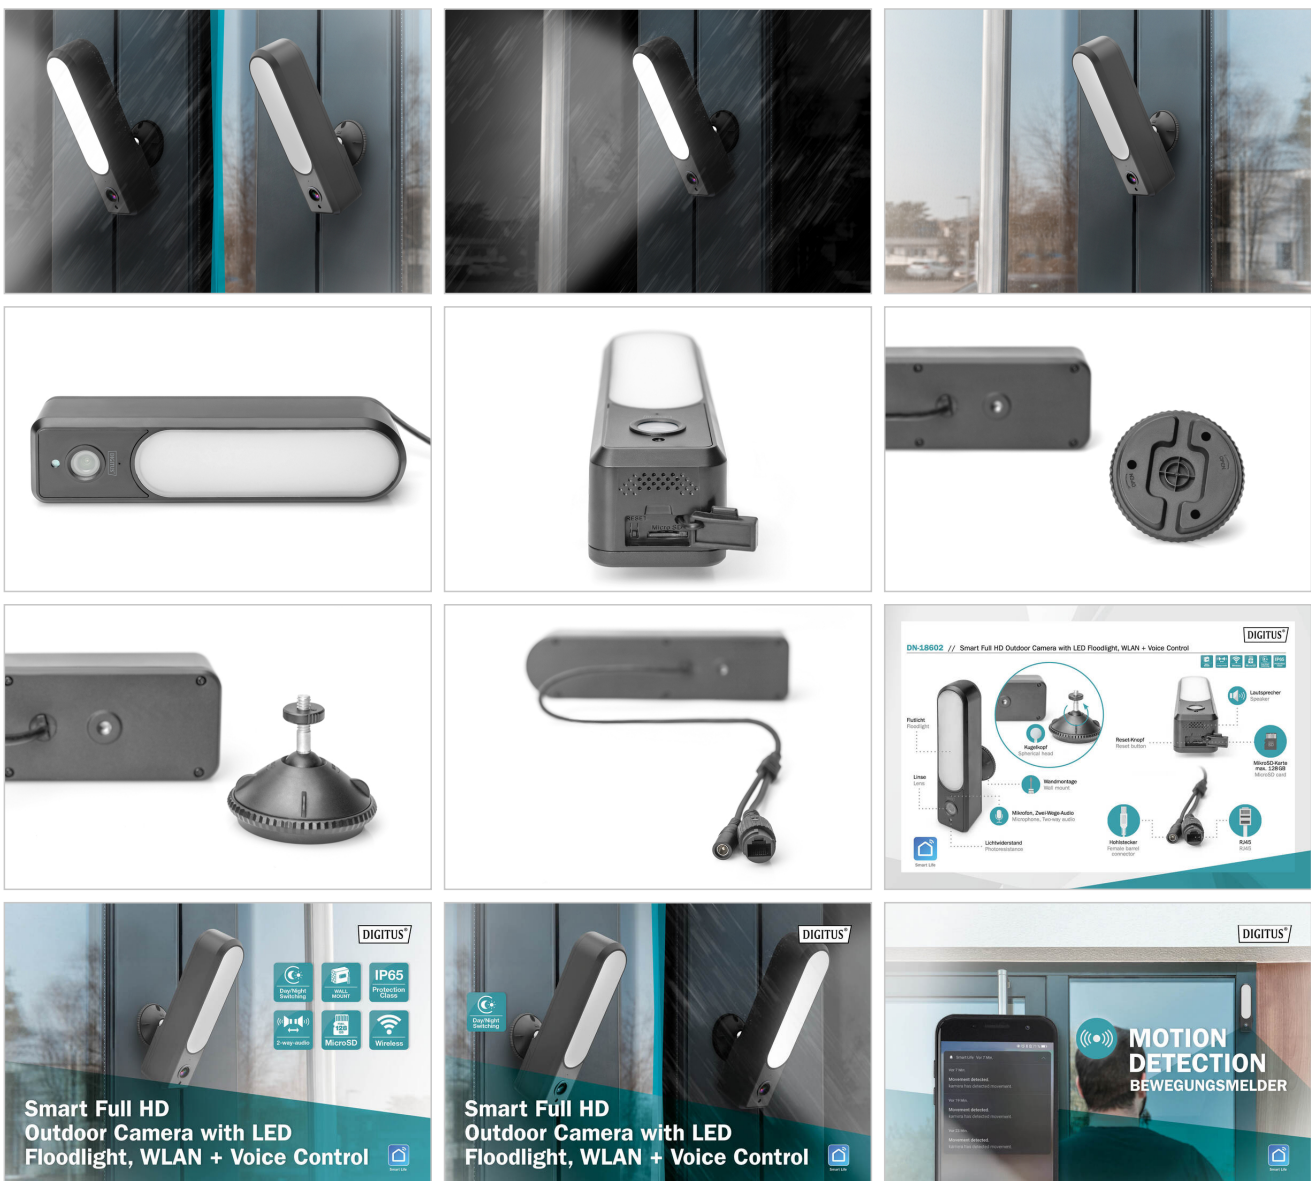

Logistics						
	Number (pcs)	Weight (kg)	Depth (cm)	Width (cm)	Height (cm)	cm³
Packaging Unit Carton	20	15.00	32.50	49.50	42.50	68,371.90
Packaging Unit Inside	1	0.75	0.00	0.00	0.00	0.00
Packaging Unit Single	1	0.75	7.50	15.00	23.80	2,677.50
Net single without Packaging	1	0.30	5.00	5.00	21.00	0.00

More images:

Smart Full HD Outdoor Camera with LED Floodlight, WLAN + Voice Control

Smart Full HD Outdoor Camera with LED Floodlight, WLAN + Voice Control

**MOTION DETECTION
BEWEGUNGSMELDER**