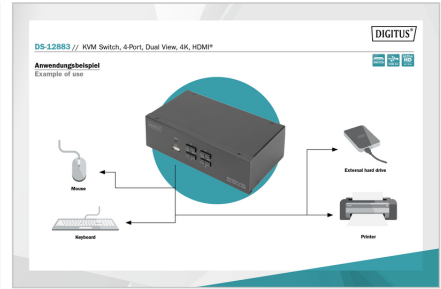

More images:

Safety notes

- Overloading can lead to overheating and damage to the appliance or the connected peripherals.
- If necessary, use an external power supply to ensure stable performance.
- If devices such as external hard disks or printers that require a high power consumption are connected, the device should be used with an external power supply. Otherwise, the device could be overloaded or functional problems could occur.
- Do not expose the device to rain, moisture, vapors or liquids.
- Do not insert any objects into the device.
- Do not attempt to repair the unit or open the housing without authorization. You risk an electric shock!
- Ensure adequate ventilation to prevent damage due to overheating.
- Dust, moisture, vapors and strong cleaning agents or solvents can cause damage to the device.
- Disconnect the appliance from the power supply and the connected devices before cleaning.
- Clean the device with a dust-free cloth.

EU responsible person

EU based economic operator ensuring the product complies with the required regulations.

ASSMANN Electronic GmbH
Auf dem Schüffel 3
Lüdenscheid, Germany
<https://www.assmann.com>
info@assmann.com