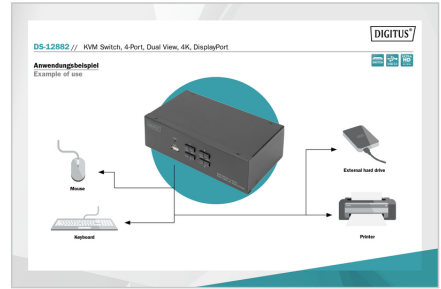

More images:

Safety notes

- Overloading can lead to overheating and damage to the appliance or the connected peripherals.
- If necessary, use an external power supply to ensure stable performance.
- If devices such as external hard disks or printers that require a high power consumption are connected, the device should be used with an external power supply. Otherwise, the device could be overloaded or functional problems could occur.
- Do not expose the device to rain, moisture, vapors or liquids.
- Do not insert any objects into the device.
- Do not attempt to repair the unit or open the housing without authorization. You risk an electric shock!
- Ensure adequate ventilation to prevent damage due to overheating.
- Dust, moisture, vapors and strong cleaning agents or solvents can cause damage to the device.
- Disconnect the appliance from the power supply and the connected devices before cleaning.
- Clean the device with a dust-free cloth.

EU responsible person

EU based economic operator ensuring the product complies with the required regulations.

ASSMANN Electronic GmbH
Auf dem Schüffel 3
Lüdenscheid, Germany
<https://www.assmann.com>
info@assmann.com