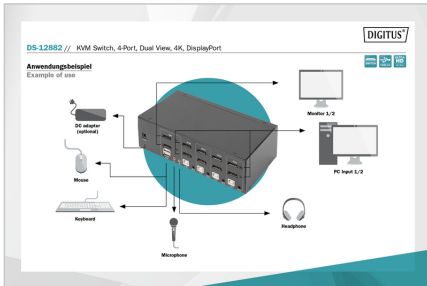

More images:

Safety notes

- Overloading can lead to overheating and damage to the appliance or the connected peripherals.
- If necessary, use an external power supply to ensure stable performance.
- If devices such as external hard disks or printers that require a high power consumption are connected, the device should be used with an external power supply. Otherwise, the device could be overloaded or functional problems could occur.
- Do not expose the device to rain, moisture, vapors or liquids.
- Do not insert any objects into the device.
- Do not attempt to repair the unit or open the housing without authorization. You risk an electric shock!
- Ensure adequate ventilation to prevent damage due to overheating.
- Dust, moisture, vapors and strong cleaning agents or solvents can cause damage to the device.
- Disconnect the appliance from the power supply and the connected devices before cleaning.
- Clean the device with a dust-free cloth.

EU responsible person

EU based economic operator ensuring the product complies with the required regulations.

ASSMANN Electronic GmbH
Auf dem Schüffel 3
Lüdenscheid, Germany
<https://www.assmann.com>
info@assmann.com