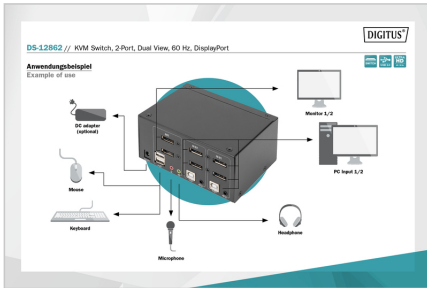

More images:

Safety notes

- Overloading can lead to overheating and damage to the appliance or the connected peripherals.
- If necessary, use an external power supply to ensure stable performance.
- If devices such as external hard disks or printers that require a high power consumption are connected, the device should be used with an external power supply. Otherwise, the device could be overloaded or functional problems could occur.
- Do not expose the device to rain, moisture, vapors or liquids.
- Do not insert any objects into the device.
- Do not attempt to repair the unit or open the housing without authorization. You risk an electric shock!
- Ensure adequate ventilation to prevent damage due to overheating.
- Dust, moisture, vapors and strong cleaning agents or solvents can cause damage to the device.
- Disconnect the appliance from the power supply and the connected devices before cleaning.
- Clean the device with a dust-free cloth.

EU responsible person

EU based economic operator ensuring the product complies with the required regulations.
ASSMANN Electronic GmbH
Auf dem Schüffel 3
Lüdenscheid, Germany
<https://www.assmann.com>
info@assmann.com