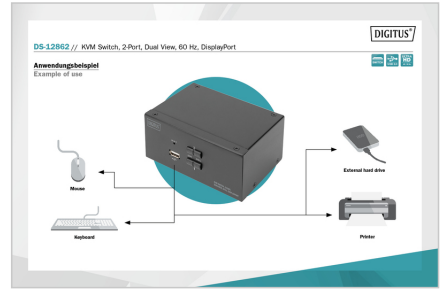

More images:

Safety notes

- Overloading can lead to overheating and damage to the appliance or the connected peripherals.
- If necessary, use an external power supply to ensure stable performance.
- If devices such as external hard disks or printers that require a high power consumption are connected, the device should be used with an external power supply. Otherwise, the device could be overloaded or functional problems could occur.
- Do not expose the device to rain, moisture, vapors or liquids.
- Do not insert any objects into the device.
- Do not attempt to repair the unit or open the housing without authorization. You risk an electric shock!
- Ensure adequate ventilation to prevent damage due to overheating.
- Dust, moisture, vapors and strong cleaning agents or solvents can cause damage to the device.
- Disconnect the appliance from the power supply and the connected devices before cleaning.
- Clean the device with a dust-free cloth.

EU responsible person

EU based economic operator ensuring the product complies with the required regulations.
ASSMANN Electronic GmbH
Auf dem Schüffel 3
Lüdenscheid, Germany
<https://www.assmann.com>
info@assmann.com