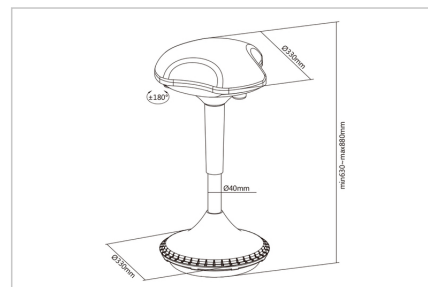

More images:

EU responsible person

EU based economic operator ensuring the product complies with the required regulations.

ASSMANN Electronic GmbH
Auf dem Schüffel 3
Lüdenscheid, Germany
<https://www.assmann.com>
info@assmann.com