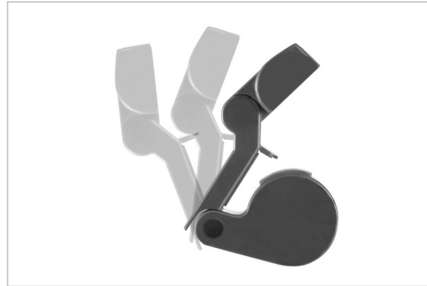

More images:

EU responsible person

EU based economic operator ensuring the product complies with the required regulations.

ASSMANN Electronic GmbH
Auf dem Schüffel 3
Lüdenscheid, Germany
<https://www.assmann.com>
info@assmann.com