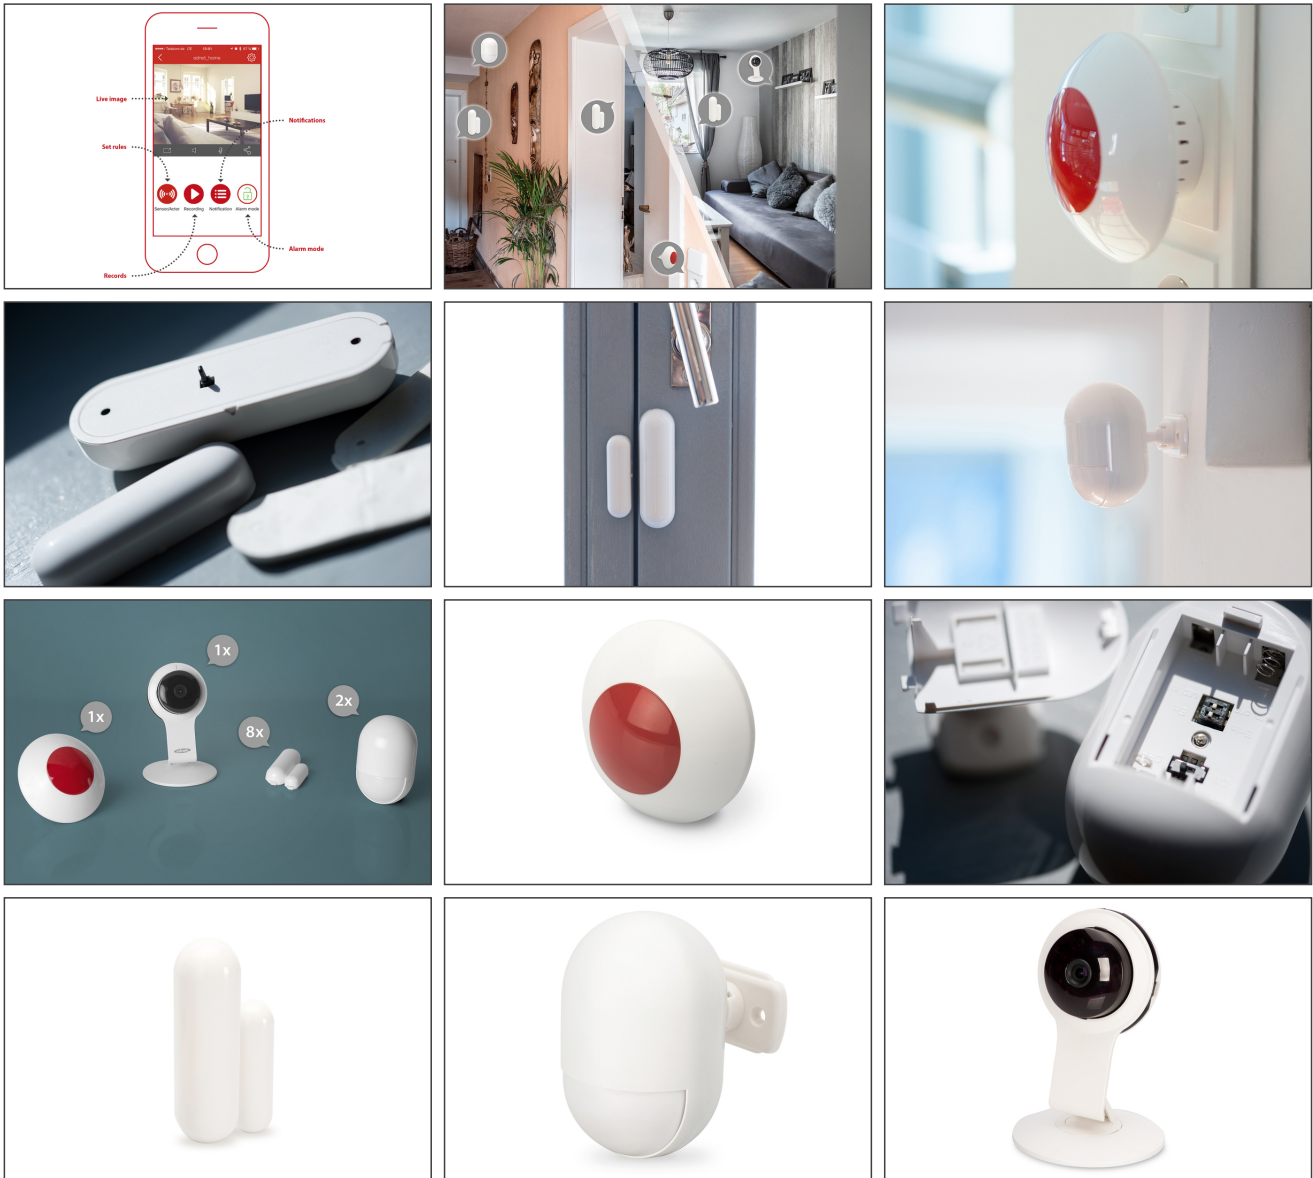

More images:

EU responsible person

EU based economic operator ensuring the product complies with the required regulations.

ASSMANN Electronic GmbH
Auf dem Schüffel 3
Lüdenscheid, Germany
<https://www.assmann.com>
info@assmann.com