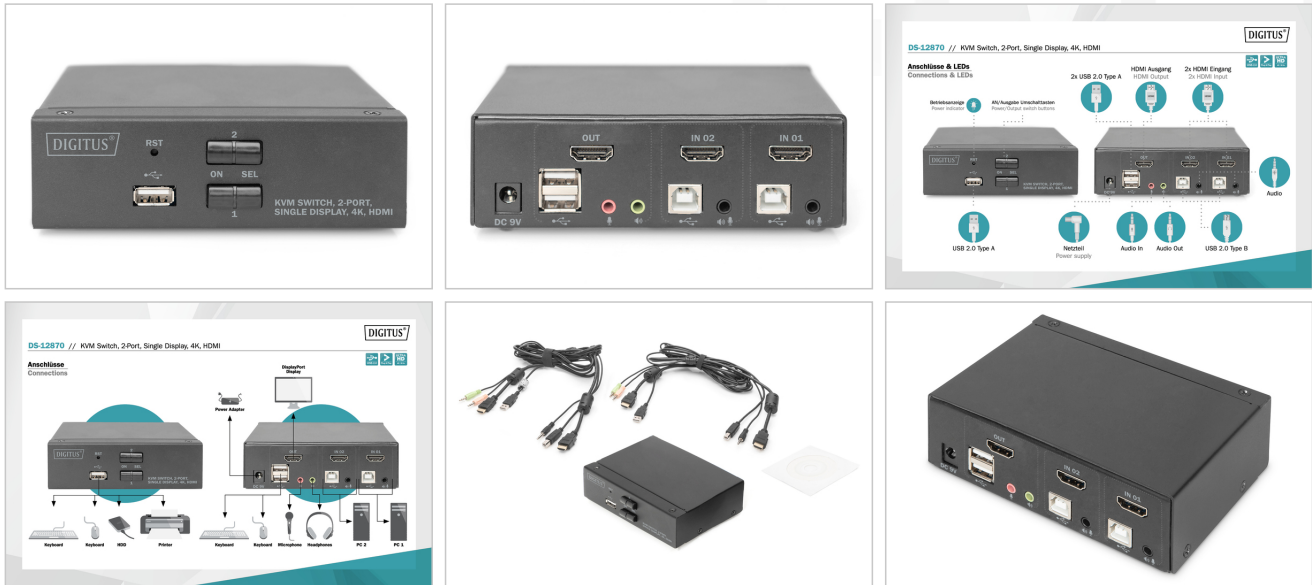

More images:

Safety notes

- Overloading can lead to overheating and damage to the appliance or the connected peripherals.
- If necessary, use an external power supply to ensure stable performance.
- If devices such as external hard disks or printers that require a high power consumption are connected, the device should be used with an external power supply. Otherwise, the device could be overloaded or functional problems could occur.
- Do not expose the device to rain, moisture, vapors or liquids.
- Do not insert any objects into the device.
- Do not attempt to repair the unit or open the housing without authorization. You risk an electric shock!
- Ensure adequate ventilation to prevent damage due to overheating.
- Dust, moisture, vapors and strong cleaning agents or solvents can cause damage to the device.
- Disconnect the appliance from the power supply and the connected devices before cleaning.
- Clean the device with a dust-free cloth.

EU responsible person

EU based economic operator ensuring the product complies with the required regulations.

ASSMANN Electronic GmbH
Auf dem Schüffel 3
Lüdenscheid, Germany
<https://www.assmann.com>
info@assmann.com