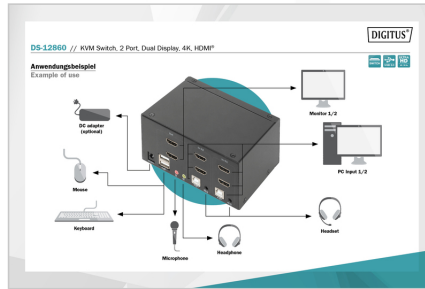

More images:

Safety notes

- Overloading can lead to overheating and damage to the appliance or the connected peripherals.
- If necessary, use an external power supply to ensure stable performance.
- If devices such as external hard disks or printers that require a high power consumption are connected, the device should be used with an external power supply. Otherwise, the device could be overloaded or functional problems could occur.
- Do not expose the device to rain, moisture, vapors or liquids.
- Do not insert any objects into the device.
- Do not attempt to repair the unit or open the housing without authorization. You risk an electric shock!
- Ensure adequate ventilation to prevent damage due to overheating.
- Dust, moisture, vapors and strong cleaning agents or solvents can cause damage to the device.
- Disconnect the appliance from the power supply and the connected devices before cleaning.
- Clean the device with a dust-free cloth.

EU responsible person

EU based economic operator ensuring the product complies with the required regulations.

ASSMANN Electronic GmbH
Auf dem Schüffel 3
Lüdenscheid, Germany
<https://www.assmann.com>
info@assmann.com