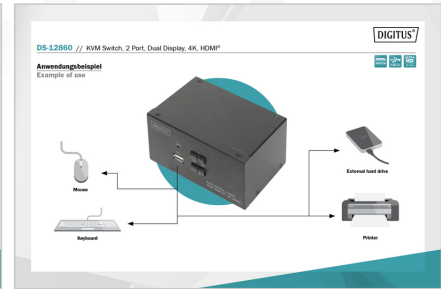

More images:

Safety notes

- Overloading can lead to overheating and damage to the appliance or the connected peripherals.
- If necessary, use an external power supply to ensure stable performance.
- If devices such as external hard disks or printers that require a high power consumption are connected, the device should be used with an external power supply. Otherwise, the device could be overloaded or functional problems could occur.
- Do not expose the device to rain, moisture, vapors or liquids.
- Do not insert any objects into the device.
- Do not attempt to repair the unit or open the housing without authorization. You risk an electric shock!
- Ensure adequate ventilation to prevent damage due to overheating.
- Dust, moisture, vapors and strong cleaning agents or solvents can cause damage to the device.
- Disconnect the appliance from the power supply and the connected devices before cleaning.
- Clean the device with a dust-free cloth.

EU responsible person

EU based economic operator ensuring the product complies with the required regulations.

ASSMANN Electronic GmbH
Auf dem Schüffel 3
Lüdenscheid, Germany
<https://www.assmann.com>
info@assmann.com