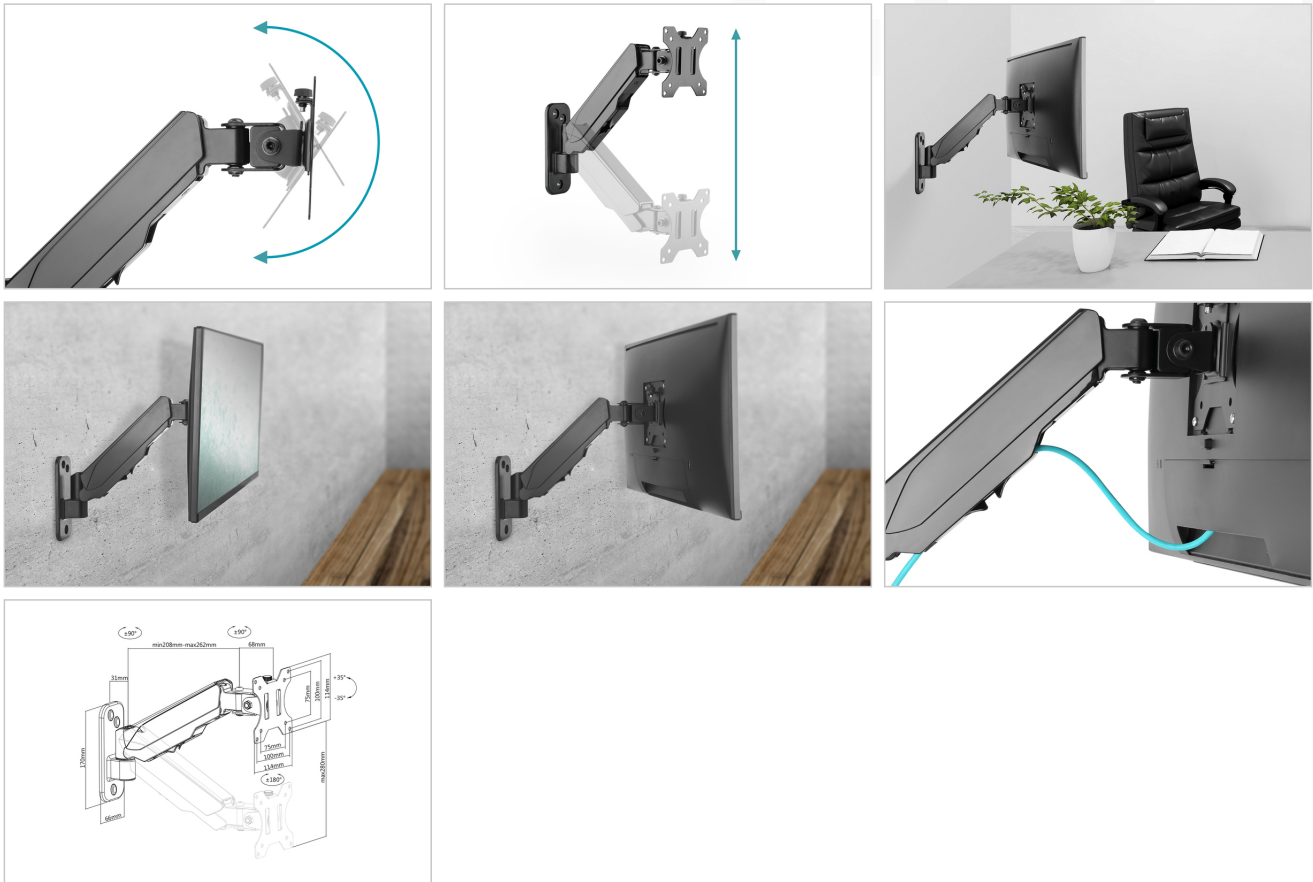

More images:

Safety notes

- Please read the entire manual before starting assembly and installation. Please contact your local dealer if you have any questions about the instructions or warnings.
- CAUTION: Use with products that exceed the permitted weight may result in damage or possible injury.
- Brackets should be fitted in accordance with the installation instructions. Incorrect installation can result in damage or injury.
- Use safety equipment and suitable tools. The product should only be installed by specialists.
- This product can be installed on timber-framed, solid concrete or stone walls.
- The load-bearing surfaces should be able to safely withstand the entire weight of appliances and all additional components.
- Only use the installation screws supplied and DO NOT TIGHTEN the screws TOO TIGHT.
- This product contains small parts that can cause a choking hazard if swallowed. Keep these parts away from children.
- Only use this product indoors. Using the product outdoors can lead to injuries and damage.
- IMPORTANT: Before installation, please check all components received against the components list. If parts are damaged or missing, ask your local dealer for replacement parts.
- MAINTENANCE: Check the bracket regularly for safety and stability (preferably every three months).

EU responsible person

EU based economic operator ensuring the product complies with the required regulations.

ASSMANN Electronic GmbH
Auf dem Schüffel 3
Lüdenscheid, Germany
<https://www.assmann.com>
info@assmann.com