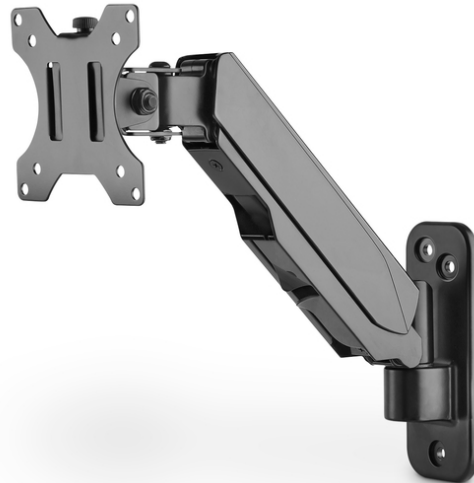

DIGITUS® Universal Single Monitor Mount with Gas Spring, Wall Mount

DA-90396

EAN 4016032465133

Single Gas Spring Monitor Wall Mount 17-32", 8 kg (max.), black

The universal monitor wall mount from DIGITUS® can hold a monitor from 17" to 32". The quick release function also makes it easier for you to install the monitor. The VESA bracket is simply inserted into the corresponding mount and fastened with a screw. Without a great deal of effort, you can arrange the monitor according to your needs and pivot, incline or rotate the monitor, for instance for monitors in portrait mode. Support of the integrated gas spring facilitates height adjustment of the monitor. Do a good deed for yourself and your health by adjusting your monitor optimally for your body and your sitting position. The monitor cables can be stored in an orderly fashion using the cable routing included in delivery.

The wall mount allows you to individually arrange monitors from 17" - 32" - with quick release function

- For flat and curved displays with dimensions of 17" - 32"
- Maximum load capacity: 8 kg
- VESA Dimensions: 75 x 75, 100 x 100
- Rotation of the VESA bracket: 180° (two hinges that can each be pivoted 180°)
- Inclination of the VESA bracket: 70°

- Rotation of the VESA bracket: 360°
- Maximum height adjustment: 28 cm
- Integrated gas spring for easy height adjustment
- Integrated cable management
- With quick release function for easy installation
- Material: Aluminum, plastic, steel
- Dimensions: W 30.7 x D 11.4 x H 30.1 cm
- Weight: 1.6 kg
- Color: Black, matte

Attributes

- Broj monitora: 1
- Način ugradnje: Ugradnja na zidu
- Težina monitora (maks.): 8 kg
- Veličine monitora: do 32"
- VESA nosač: 75x75 mm, 100x100 mm

Package contents

- Universal Single Monitor Mount with Gas Spring, Wall Mount
- Mounting accessories
- Quick reference guide