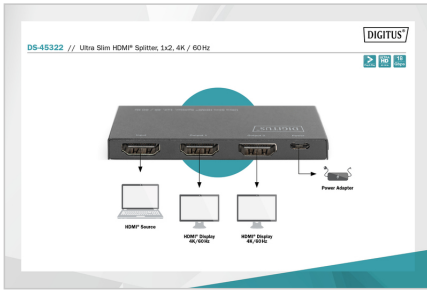

More images:

Safety notes

- If the device is powered by a plug-in power supply, ensure that the power adapter is connected correctly and meets the specified requirements (e.g. voltage and current).
- Only use certified CAT5e or CAT6 cables to ensure stable signal transmission.
- For particularly long cable runs or in environments prone to interference, it is recommended to use shielded network cables.
- Make sure that all connections are tight and secure to avoid loose contacts that could affect the signal quality. Make sure that the HDMI and Ethernet connections are connected correctly.
- Make sure that the CAT cable is not laid near high-voltage power lines or other strong sources of electromagnetic interference to avoid signal interference.
- Only operate the device within the specified temperature range.
- Do not use the device outdoors or in damp or wet environments
- Check all connections and cables regularly for wear or damage. Cables and connections can wear out, especially with frequent use or long installations, which can lead to poor signal quality or system failure.

EU responsible person

EU based economic operator ensuring the product complies with the required regulations.

ASSMANN Electronic GmbH
Auf dem Schüffel 3
Lüdenscheid, Germany
<https://www.assmann.com>
info@assmann.com