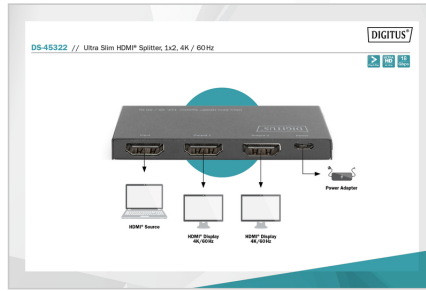

More images:

Safety notes

- If the device is powered by a plug-in power supply, ensure that the power adapter is connected correctly and meets the specified requirements (e.g. voltage and current).
- Only use certified CAT5e or CAT6 cables to ensure stable signal transmission.
- For particularly long cable runs or in environments prone to interference, it is recommended to use shielded network cables.
- Make sure that all connections are tight and secure to avoid loose contacts that could affect the signal quality. Make sure that the HDMI and Ethernet connections are connected correctly.
- Make sure that the CAT cable is not laid near high-voltage power lines or other strong sources of electromagnetic interference to avoid signal interference.
- Only operate the device within the specified temperature range.
- Do not use the device outdoors or in damp or wet environments
- Check all connections and cables regularly for wear or damage. Cables and connections can wear out, especially with frequent use or long installations, which can lead to poor signal quality or system failure.

EU responsible person

EU based economic operator ensuring the product complies with the required regulations.

ASSMANN Electronic GmbH
Auf dem Schüffel 3
Lüdenscheid, Germany
<https://www.assmann.com>
info@assmann.com