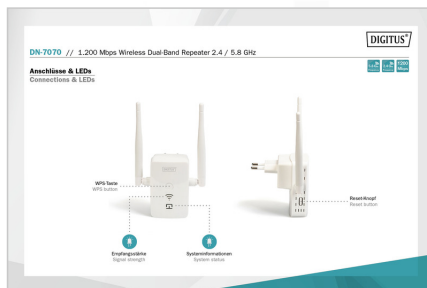

More images:

EU responsible person

EU based economic operator ensuring the product complies with the required regulations.

ASSMANN Electronic GmbH
Auf dem Schüffel 3
Lüdenscheid, Germany
<https://www.assmann.com>
info@assmann.com