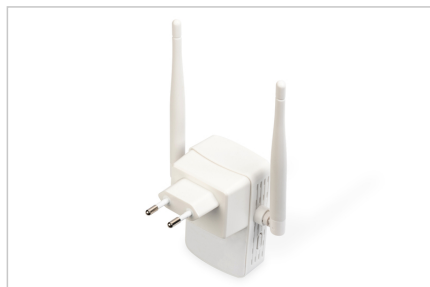

More images:

EU responsible person

EU based economic operator ensuring the product complies with the required regulations.

ASSMANN Electronic GmbH
Auf dem Schüffel 3
Lüdenscheid, Germany
<https://www.assmann.com>
info@assmann.com