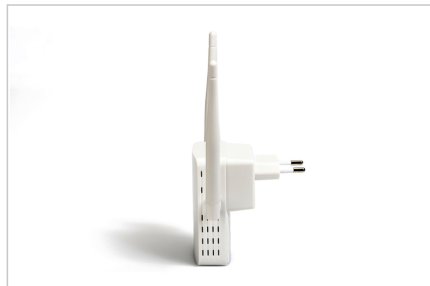

More images:

EU responsible person

EU based economic operator ensuring the product complies with the required regulations.

ASSMANN Electronic GmbH
Auf dem Schüffel 3
Lüdenscheid, Germany
<https://www.assmann.com>
info@assmann.com