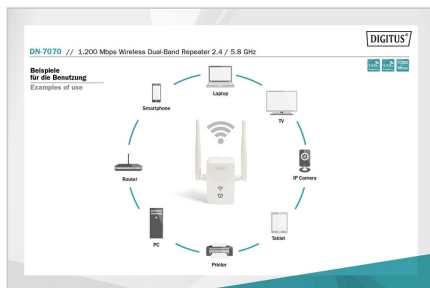

More images:

EU responsible person

EU based economic operator ensuring the product complies with the required regulations.

ASSMANN Electronic GmbH
Auf dem Schüffel 3
Lüdenscheid, Germany
<https://www.assmann.com>
info@assmann.com