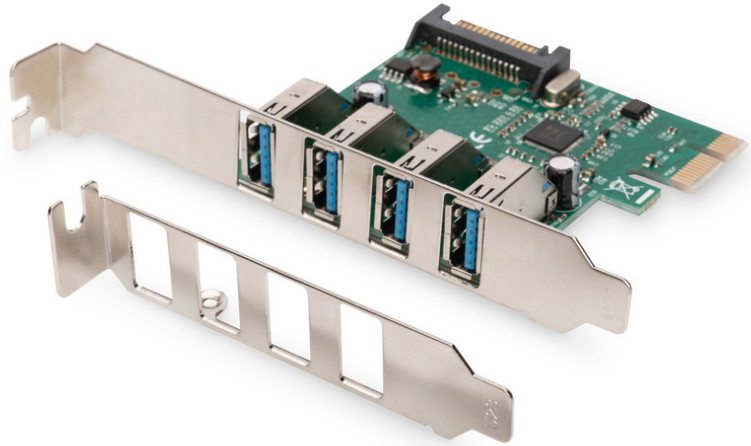

# DIGITUS® DIGITUS®

DS-30221-1  
EAN 4016032448082

## USB 3.0, 4 Port, PCI Express Add-On card 4 Ports A/F External, VL805 chipset

Digitus® USB 3.0 PCI Express Add-On card 4 Ports A/F External, VL805 chipset

Digitus® USB 3.0 PCI Express Add-On card 4 Ports A/F External, VL805 chipset

- 4x USB 3.0 Ports
- Supports USB 2.0/1.1
- Super-Speed (5 Gbps), High-Speed (480 Mbps), Full-Speed (12 Mbps)
- Plug-and-Play & Hot-Swapping
- v.2.0 PCI-Express & PCI-Express 1.x

- Supports PCI, WHQL
- Microsoft WHQL Windows 7 32/64, Windows 8, Windows 10, Windows Vista, Windows XP
- Operating Temperature: 0-70 °C
- Supports Windows 10, 8, 7, Vista & XP

### Package contents

- 1x Digitus® USB 3.0 PCI Express Add-On card 4 Ports A/F External, VL805 chipset
- 1x CD

Logistics						
	Number (pcs)	Weight (kg)	Depth (cm)	Width (cm)	Height (cm)	cm <sup>3</sup>
Packaging Unit Carton	40	5.24	38.00	30.00	28.00	31,920.00
Packaging Unit Inside	1	0.13	18.50	17.50	5.50	1,780.62
Packaging Unit Single	1	0.13	18.50	17.50	5.50	1,780.62
Net single without Packaging	1	0.05	12.00	8.00	2.00	0.00