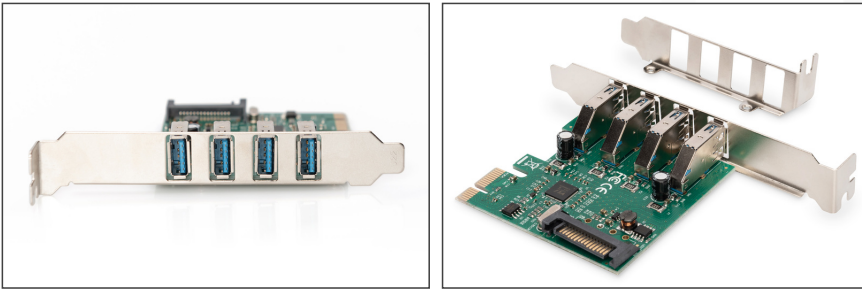

Safety notes

- Switch off the computer completely and disconnect it from the power supply before installing or removing the network card.
- Static discharge can damage the product or the PC. Take measures against static discharge (ESD) when installing the product, e.g. wear an antistatic wrist strap.
- Before installation, touch the metal surface of the PC housing or another grounded object to ground any ESD charge via the housing.
- Avoid using too much force when connecting the product to the PC.
- Please ensure that any cables are connected correctly without overstretching or damaging them.
- Avoid touching the contacts of the product with your fingers to prevent corrosion or static charge.

EU responsible person

EU based economic operator ensuring the product complies with the required regulations.

ASSMANN Electronic GmbH
Auf dem Schüffel 3
Lüdenscheid, Germany
<https://www.assmann.com>
info@assmann.com