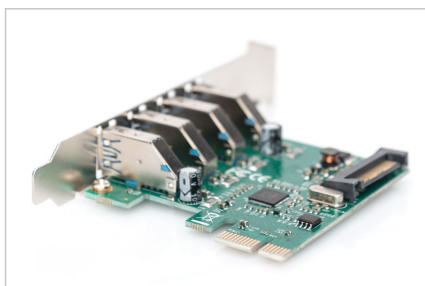

More images: