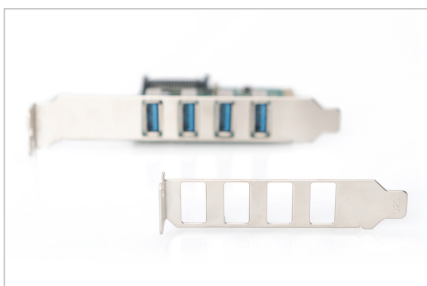

More images: