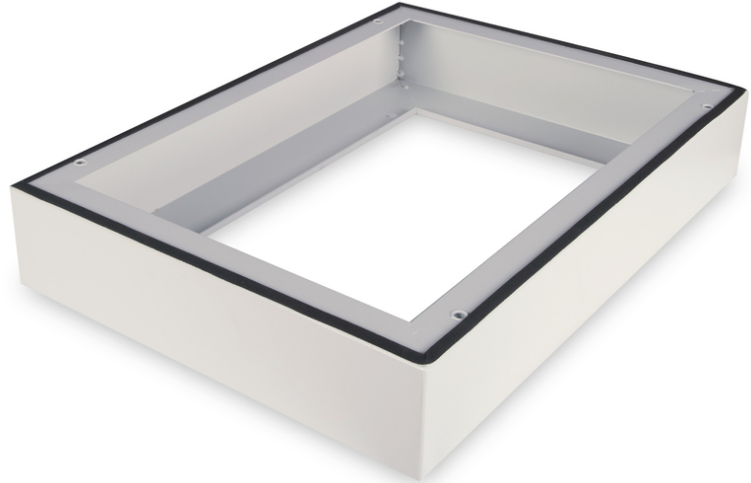

# DIGITUS® IP55 — 600x450

DN-19 PLINTH-45-I-OD  
EAN 4016032444169

Plinth for IP55 outdoor wall mounting cabinet 100x600x450 mm, color grey (RAL 7035)

- 100 mm (3.94") wide, 600 mm (23.62") deep, 450 mm (17.72") high
- Color: light grey, RAL 7035
- Depth: 450 mm
- Width: 600 mm
- For cabinet series: Wall Mounting
- Inch form factor (IEC 60297): 482.6 mm (19")
- Fastening material