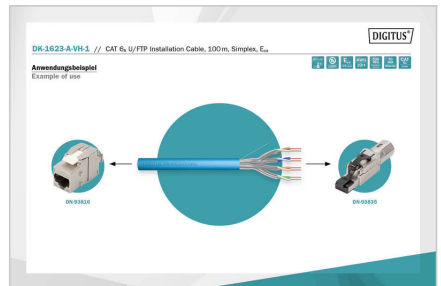

More images:

Safety notes

- Data cables must not be bent, stretched or twisted excessively. Sharp bends can damage the cable sheath and lead to failures or short circuits.
- Installation only by trained specialists.
- Installation only in dry rooms.
- The data cable must not be in direct contact with other electrical cables or high-voltage sources in order to avoid electromagnetic interference.