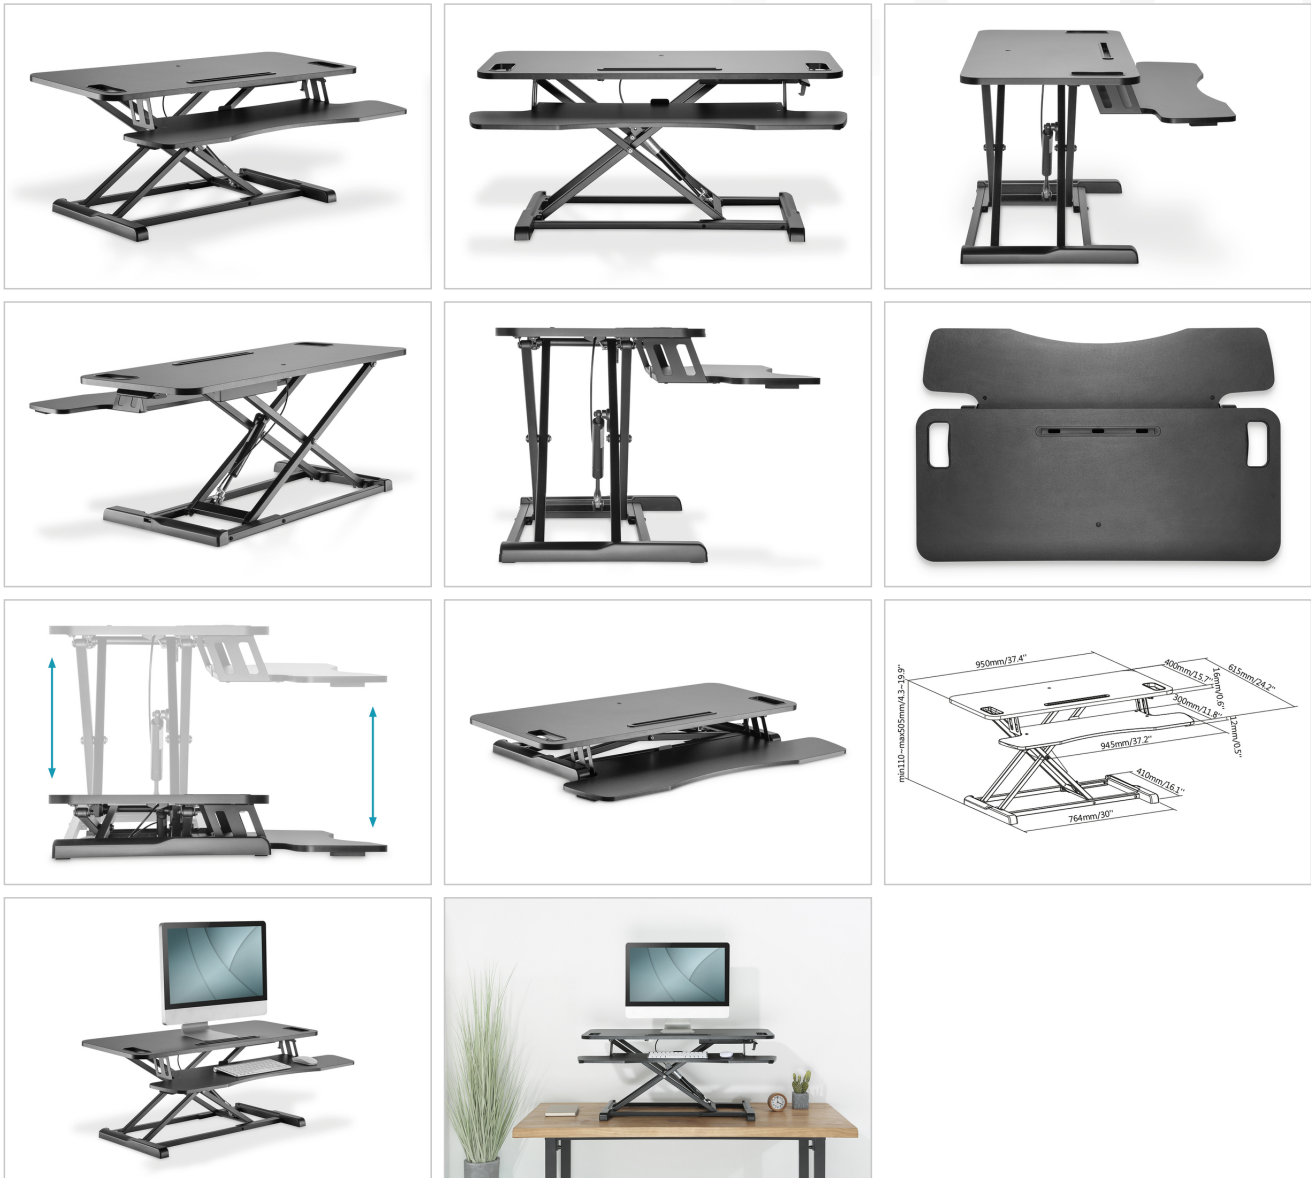

More images:

Safety notes

- Please read the entire manual before starting assembly and installation. Please contact your local dealer if you have any questions about the instructions or warnings.
- CAUTION: Use with products that exceed the permitted weight may result in damage or possible injury.
- Brackets should be fitted in accordance with the installation instructions. Incorrect installation can result in damage or injury.
- Use safety equipment and suitable tools. The product should only be installed by specialists.
- The load-bearing surfaces should be able to safely withstand the entire weight of appliances and all additional components.
- Only use the installation screws supplied and DO NOT TIGHTEN the screws TOO TIGHT.
- This product contains small parts that can cause a choking hazard if swallowed. Keep these parts away from children.
- Only use this product indoors. Using the product outdoors can lead to injuries and damage.
- IMPORTANT: Before installation, please check all components received against the components list. If parts are damaged or missing, ask your local dealer for replacement parts.

EU responsible person

EU based economic operator ensuring the product complies with the required regulations.

ASSMANN Electronic GmbH
Auf dem Schüffel 3
Lüdenscheid, Germany
<https://www.assmann.com>