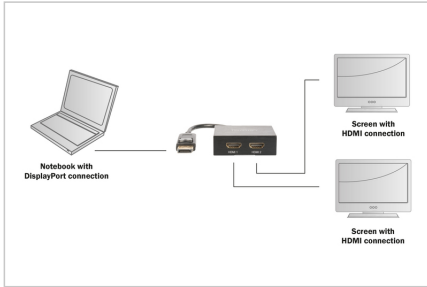

More images:

EU responsible person

EU based economic operator ensuring the product complies with the required regulations.

ASSMANN Electronic GmbH
Auf dem Schüffel 3
Lüdenscheid, Germany
<https://www.assmann.com>
info@assmann.com