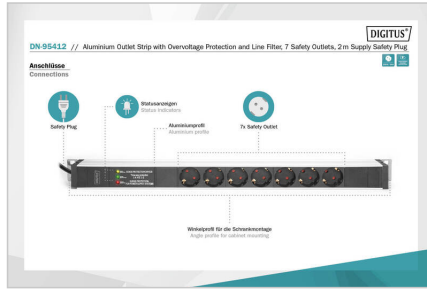

More images:

Safety notes

- This product is not intended for unsupervised use by children or persons under their care!
- Prevent higher humidity or temperatures than those specified in the data sheet - Avoid moisture, dust or vapors, solvents, flammable gases.
- Multiple sockets are not designed for permanent use with heavy loads!
- Multiple sockets must not be cascaded (avoid stringing together several multiple sockets).
- The maximum connected load must not be exceeded.
- Defective multiple sockets must be taken out of service immediately and disposed of in an environmentally friendly manner.
- In the event of a fault, take the product out of operation and contact a qualified electrician.
- Do not open the product.
- Disconnect the product from the power supply before cleaning. Do not use any aggressive or abrasive cleaning agents for cleaning.
- The ingress of liquids can lead to a short circuit.

EU responsible person

EU based economic operator ensuring the product complies with the required regulations.

ASSMANN Electronic GmbH
Auf dem Schüffel 3
Lüdenscheid, Germany
<https://www.assmann.com>
info@assmann.com