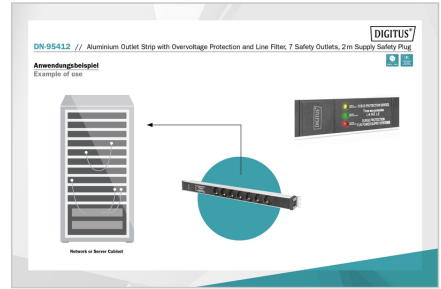

More images:

Safety notes

- This product is not intended for unsupervised use by children or persons under their care!
- Prevent higher humidity or temperatures than those specified in the data sheet - Avoid moisture, dust or vapors, solvents, flammable gases.
- Multiple sockets are not designed for permanent use with heavy loads!
- Multiple sockets must not be cascaded (avoid stringing together several multiple sockets).
- The maximum connected load must not be exceeded.
- Defective multiple sockets must be taken out of service immediately and disposed of in an environmentally friendly manner.
- In the event of a fault, take the product out of operation and contact a qualified electrician.
- Do not open the product.
- Disconnect the product from the power supply before cleaning. Do not use any aggressive or abrasive cleaning agents for cleaning.
- The ingress of liquids can lead to a short circuit.

EU responsible person

EU based economic operator ensuring the product complies with the required regulations.

ASSMANN Electronic GmbH
Auf dem Schüffel 3
Lüdenscheid, Germany
<https://www.assmann.com>
info@assmann.com