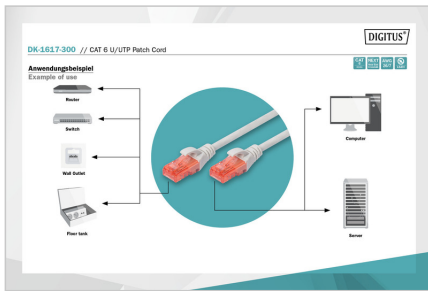

More images:

Safety notes

- When plugging and unplugging the cable, only grasp the plug and do not pull directly on the cable.
- Cables must not be kinked sharply or bent at tight angles, as this can damage the inner wires and lead to failures.
- Make sure that the cables are not under tensile load, as this can damage the insulation and the wires inside the cable.
- Ensure that cables are not laid in areas where they can be easily damaged mechanically.
- Cables should not be used in environments with extremely high or very low temperatures. Observe the product information on the maximum operating temperature of the cable
- Check cables regularly for visible damage such as cracks, kinks or signs of wear. Defective cables should be replaced immediately to avoid failures, short circuits or even electric shocks.

EU responsible person

EU based economic operator ensuring the product complies with the required regulations.

ASSMANN Electronic GmbH
Auf dem Schüffel 3
Lüdenscheid, Germany
<https://www.assmann.com>
info@assmann.com