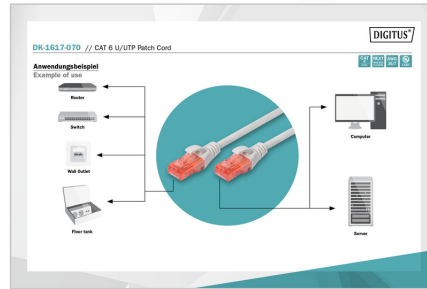

More images:

Safety notes

- When plugging and unplugging the cable, only grasp the plug and do not pull directly on the cable.
- Cables must not be kinked sharply or bent at tight angles, as this can damage the inner wires and lead to failures.
- Make sure that the cables are not under tensile load, as this can damage the insulation and the wires inside the cable.
- Ensure that cables are not laid in areas where they can be easily damaged mechanically.
- Cables should not be used in environments with extremely high or very low temperatures. Observe the product information on the maximum operating temperature of the cable
- Check cables regularly for visible damage such as cracks, kinks or signs of wear. Defective cables should be replaced immediately to avoid failures, short circuits or even electric shocks.

EU responsible person

EU based economic operator ensuring the product complies with the required regulations.
ASSMANN Electronic GmbH
Auf dem Schüffel 3
Lüdenscheid, Germany
<https://www.assmann.com>
info@assmann.com