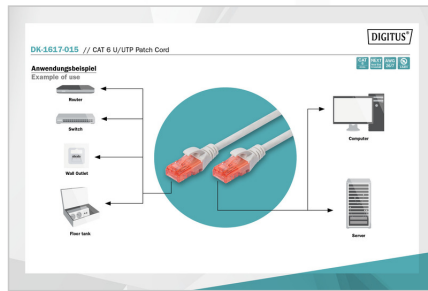

More images:

Safety notes

- When plugging and unplugging the cable, only grasp the plug and do not pull directly on the cable.
- Cables must not be kinked sharply or bent at tight angles, as this can damage the inner wires and lead to failures.
- Make sure that the cables are not under tensile load, as this can damage the insulation and the wires inside the cable.
- Ensure that cables are not laid in areas where they can be easily damaged mechanically.
- Cables should not be used in environments with extremely high or very low temperatures. Observe the product information on the maximum operating temperature of the cable
- Check cables regularly for visible damage such as cracks, kinks or signs of wear. Defective cables should be replaced immediately to avoid failures, short circuits or even electric shocks.

EU responsible person

EU based economic operator ensuring the product complies with the required regulations.

ASSMANN Electronic GmbH
Auf dem Schüffel 3
Lüdenscheid, Germany
<https://www.assmann.com>
info@assmann.com