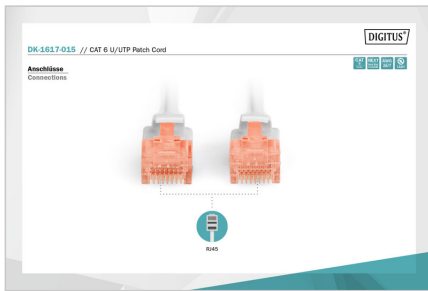

More images:

Safety notes

- When plugging and unplugging the cable, only grasp the plug and do not pull directly on the cable.
- Cables must not be kinked sharply or bent at tight angles, as this can damage the inner wires and lead to failures.
- Make sure that the cables are not under tensile load, as this can damage the insulation and the wires inside the cable.
- Ensure that cables are not laid in areas where they can be easily damaged mechanically.
- Cables should not be used in environments with extremely high or very low temperatures. Observe the product information on the maximum operating temperature of the cable
- Check cables regularly for visible damage such as cracks, kinks or signs of wear. Defective cables should be replaced immediately to avoid failures, short circuits or even electric shocks.

EU responsible person

EU based economic operator ensuring the product complies with the required regulations.

ASSMANN Electronic GmbH
Auf dem Schüffel 3
Lüdenscheid, Germany
<https://www.assmann.com>
info@assmann.com