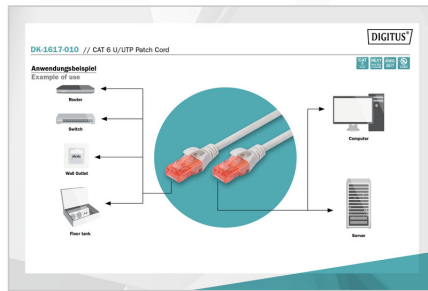

More images:

Safety notes

- When plugging and unplugging the cable, only grasp the plug and do not pull directly on the cable.
- Cables must not be kinked sharply or bent at tight angles, as this can damage the inner wires and lead to failures.
- Make sure that the cables are not under tensile load, as this can damage the insulation and the wires inside the cable.
- Ensure that cables are not laid in areas where they can be easily damaged mechanically.
- Cables should not be used in environments with extremely high or very low temperatures. Observe the product information on the maximum operating temperature of the cable
- Check cables regularly for visible damage such as cracks, kinks or signs of wear. Defective cables should be replaced immediately to avoid failures, short circuits or even electric shocks.

EU responsible person

EU based economic operator ensuring the product complies with the required regulations.

ASSMANN Electronic GmbH
Auf dem Schüffel 3
Lüdenscheid, Germany
<https://www.assmann.com>
info@assmann.com