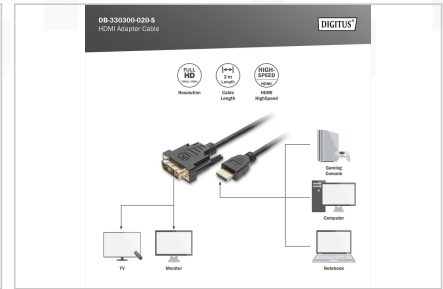

More images:

Safety notes

- When plugging and unplugging the cable, only grasp the plug and do not pull directly on the cable.
- Cables must not be kinked sharply or bent at tight angles, as this can damage the inner wires and lead to failures.
- Make sure that the cables are not under tensile load, as this can damage the insulation and the wires inside the cable.
- Ensure that cables are not laid in areas where they can be easily damaged mechanically.
- Cables should not be used in environments with extremely high or very low temperatures. Observe the product information on the maximum operating temperature of the cable
- Check cables regularly for visible damage such as cracks, kinks or signs of wear. Defective cables should be replaced immediately to avoid failures, short circuits or even electric shocks.

EU responsible person

EU based economic operator ensuring the product complies with the required regulations.

ASSMANN Electronic GmbH
Auf dem Schüffel 3
Lüdenscheid, Germany
<https://www.assmann.com>
info@assmann.com