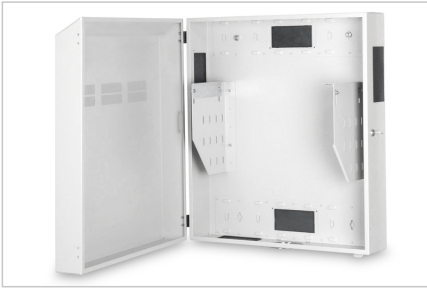

More images:

Safety notes

- Ensure adequate ventilation to prevent the installed devices from overheating.
- Network cabinets should not be overfilled and the ventilation openings must not be blocked.
- Cables should be laid neatly and organized in cable ducts or trays.
- Use surge protection devices to protect sensitive devices from power surges or lightning strikes.
- Avoid moisture or wetness while observing the respective IP protection class.
- Ensure that the cabinet and the devices used are properly earthed.
- In regions with frequent thunderstorm activity, professional lightning protection should be integrated into the power supply.
- To avoid uneven loading, always mount the heaviest units at the bottom of the cabinet.
- Disconnect the installed devices from the power supply during maintenance or installation work.

EU responsible person

EU based economic operator ensuring the product complies with the required regulations.

ASSMANN Electronic GmbH
Auf dem Schüffel 3
Lüdenscheid, Germany
<https://www.assmann.com>
info@assmann.com