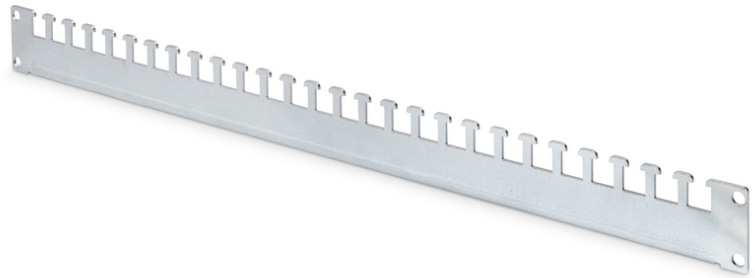

DIGITUS® Cable support rail for 482.6 mm (19") network and server enclosures

DN-19 ORG-600P
EAN 4016032378143

Cable fixing rail for 600, 1200 mm depth racks 1 rail

The cable support rails are installed horizontally in the cabinet depth of the DIGITUS® 482.6 mm 19" network or server cabinet. As they are attached to the perforated frame profile, they provide plenty of scope for orderly cable management. Individual cables or entire cable harnesses can be easily attached to the hammerhead profiles using cable ties or Velcro tape. The rails are suitable for all free-standing DIGITUS® 482.6 mm 19" cabinets in the Unique, Unique Light and Unique Server-N series.

Enables effective cable management thanks to flexible mounting options for vertical cable harnesses or individual cables in the network or server enclosure.

- Simple & effective cable management
- Attachment to the perforated frame profile of the enclosure

- 2 mm thick sheet steel, galvanized
- Suitable for DIGITUS® network cabinets Unique, Unique Light with 600 mm total depth
- Suitable for DIGITUS® network cabinets Unique, Unique Light and server cabinets Unique Server-N with 1200 mm total depth (use 2 rails)

Attributes

- Color: light grey, RAL 7035
- Units: 1
- Inch form factor (IEC 60297): 482.6 mm (19")

Package contents

- 1 x cable support rail
- 4 x mounting screw

Logistics						
	Number (pcs)	Weight (kg)	Depth (cm)	Width (cm)	Height (cm)	cm³
Packaging Unit Carton	10	5.50	77.00	17.00	11.50	15,053.50
Packaging Unit Inside	1	0.55	74.60	2.20	5.40	886.25
Packaging Unit Single	1	0.55	74.60	2.20	5.40	886.25
Net single without Packaging	1	0.50	52.00	0.50	4.50	0.00