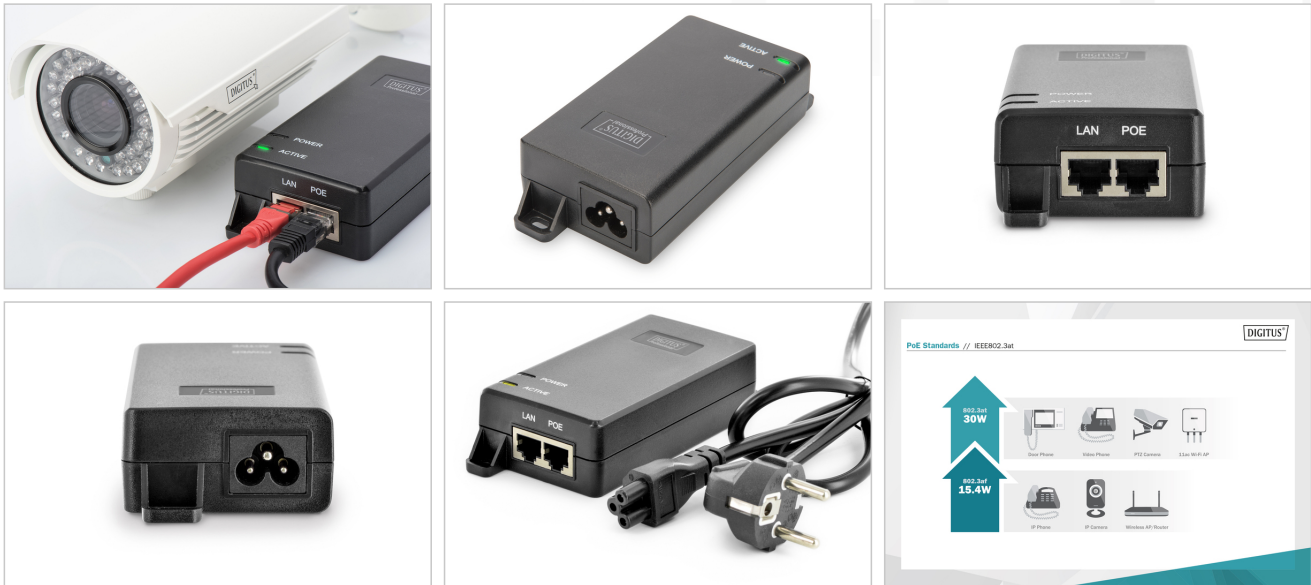

More images:

Safety notes

- This product is intended for indoor use only.
- Read all instructions and follow all warnings and instructions on the device.
- Do not place this appliance on an unstable surface (such as a trolley, stand, table, etc.).
- Do not use this appliance near water.
- Do not place this appliance near or above a radiator.
- The housing is equipped with openings for heat dissipation and ventilation. To prevent overheating during operation, the ventilation openings must not be blocked or covered.
- Do not place the appliance on a soft surface (e.g. bed, sofa, blanket, etc.). This will block the ventilation.
- The appliance must not be installed in a closed environment if adequate ventilation is not guaranteed.
- Do not spray any liquids onto the appliance.
- Disconnect the mains plug before cleaning. Do not use any liquid or foam cleaners.
- Clean the appliance with a damp cloth.
- Connect the device according to the power supply on the rating plate.
- To prevent damage to the appliance, it is important that all appliances are properly earthed.
- Do not place any objects on the power cable and lay it in such a way as to avoid tripping hazards.
- Use a surge protector, a regulator or an uninterruptible power supply (UPS) to protect your system from sudden, temporary and reduced power.
- Secure the system cable and mains cable properly and ensure that no objects are pressing on the cable.
- Do not insert any objects into the appliance through the openings in the housing. There is a risk of a short circuit, which can lead to fire or electric shock.
- Do not attempt to repair the appliance yourself. Always contact an authorized customer service centre.
- If any of the following conditions occur, unplug the appliance and return it to an authorized service centre for repair
  - The mains cable, power supply unit or plug for the power supply is damaged or worn;
  - Liquid has penetrated the appliance;
  - The device has been exposed to rain or water;
  - The device has been dropped or the housing has been damaged;
  - The function of the device has obviously changed;
- The appliance cannot be operated as described in the operating instructions.

EU responsible person

EU based economic operator ensuring the product complies with the required regulations.

ASSMANN Electronic GmbH
Auf dem Schüffel 3
Lüdenscheid, Germany
<https://www.assmann.com>
info@assmann.com