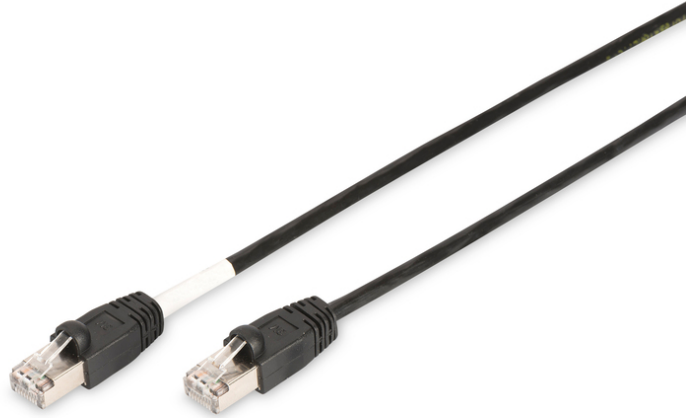

## DIGITUS®

DK-1644-050/BL-OD

EAN 4016032371373

### CAT 6 S-FTP outdoor patch cord, Cu, PE AWG 27/7, length 5 m, black sheath color

- 2 RJ45 (8P8C)
- Shielding: S-FTP, pairs in metal foil and braid shielding
- Length: 5 m
- Color: black
- Jacket: PE
- Slim Version: no
- Structure: 4 x 2 AWG 27/7, twisted pair
- Operating temperature: -20 °C to +60 °C

### Attributes

- Assortment: Twisted Pair Patch Cables
- Shielding: S-FTP, pairs in metal foil and braid shielding
- Length: 5 m
- Color: black
- Jacket: PE
- Slim Version: no
- Structure: 4 x 2 AWG 27/7, twisted pair