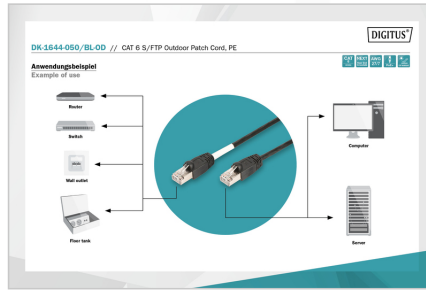

More images:

Safety notes

- When plugging and unplugging the cable, only grasp the plug and do not pull directly on the cable.
- Cables must not be kinked sharply or bent at tight angles, as this can damage the inner wires and lead to failures.
- Make sure that the cables are not under tensile load, as this can damage the insulation and the wires inside the cable.
- Ensure that cables are not laid in areas where they can be easily damaged mechanically.
- Cables should not be used in environments with extremely high or very low temperatures. Observe the product information on the maximum operating temperature of the cable
- Check cables regularly for visible damage such as cracks, kinks or signs of wear. Defective cables should be replaced immediately to avoid failures, short circuits or even electric shocks.

EU responsible person

EU based economic operator ensuring the product complies with the required regulations.

ASSMANN Electronic GmbH
Auf dem Schüffel 3
Lüdenscheid, Germany
<https://www.assmann.com>
info@assmann.com